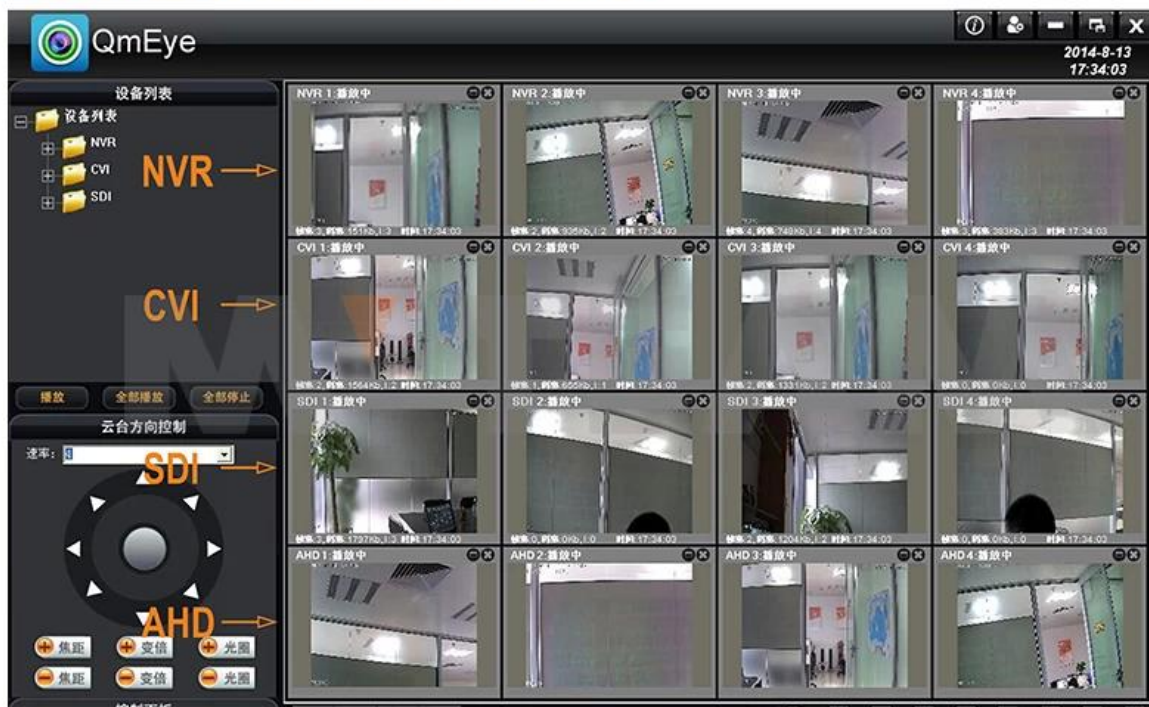

Mobile Phone View

(All MVTEAM DVR, AHD DVR, CVI DVR, SDI DVR, NVR support)

Achieve Monitoring All kinds of Cameras in One Screen on Computer

● FACTORY & OFFICE

M TEAM

● EXHIBITIONS

M TEAM

المنتجات مرجبا بكم فى زيارة التعليمات AHD لمزيد من المعلومات حول