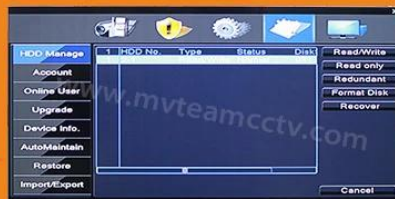

الهيبن 4 قناة NVR كفسب CVI TVI الجملة DVR النائب المناولة 2048 * 1536 3 DVR(6404H300)

● Features

MTEAM

Adopt Newest HiSilicon
Chipset

New humanized
User Interface

System come with
28 kinds of languages

Adjustable DVR
menu transparency

Support backup video
records to DVR built-in
redundant HDD

Support playback different
time period video records in
one screen, save time on find
useful video records

5-in-1 hybrid modes:
AHD+TVI+CVI+CVBS+IP