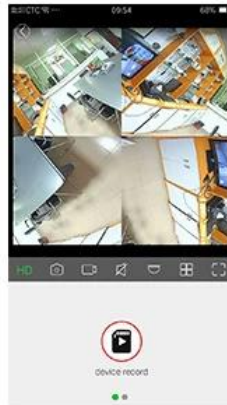

SPLIT SCREENS