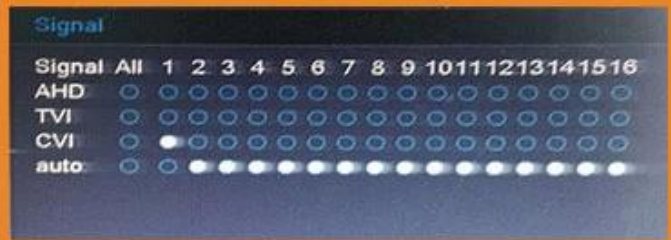

Adjustable DVR menu transparency

Support backup video records to DVR built-in redundant HDD

Support playback different time period video records in one screen, save time on find useful video records

5-in-1 hybrid modes:
AHD+TVI+CVI+CVBS+IP

DVR menu with Ping
command, convenient to do
DVR network testing

With UTC Function, control
analog camera and PTZ camera
on DVR thru coaxial cable

Support P2P remote view
by CMS and IE browser

Come with cloud ID, easy to
realize P2P remote view
by scan the QR Codes