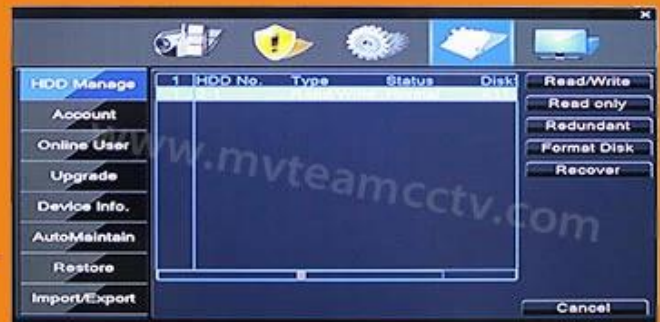

الدوائر التلفزيونية المغلقة CH خمسة في واحد 4MP لشراء 4 DVR أفضل مسجل الهجين (6704H400)

● PRODUCT PICTURE

M TEAM

Adopt Newest HiSilicon
Chipset

New humanized
User Interface

System come with
28 kinds of languages

Adjustable DVR menu transparency

Support backup video records to DVR built-in redundant HDD

Support playback different time period video records in one screen, save time on find useful video records

5-in-1 hybrid modes:
AHD+TVI+CVI+CVBS+IP

DVR menu with Ping
command, convenient to do
DVR network testing

With UTC Function, control
analog camera and PTZ camera
on DVR thru coaxial cable

Support P2P remote view
by CMS and IE browser

Come with cloud ID, easy to
realize P2P remote view
by scan the QR Codes