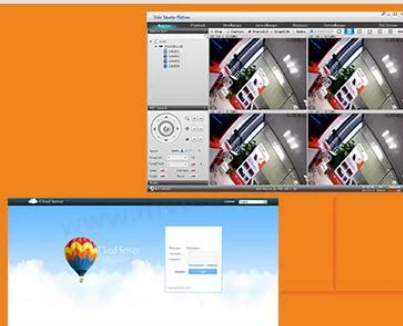

Support backup video
records to DVR built-in
redundant HDD

Support playback different
time period video records in
one screen, save time on find
useful video records

5-in-1 hybrid modes:
AHD+TVI+CVI+CVBS+IP

DVR menu with Ping command, convenient to do DVR network testing

With UTC Function, control analog camera and PTZ camera on DVR thru coaxial cable

Support P2P remote view by CMS and IE browser

Come with cloud ID, easy to realize P2P remote view by scan the QR Codes