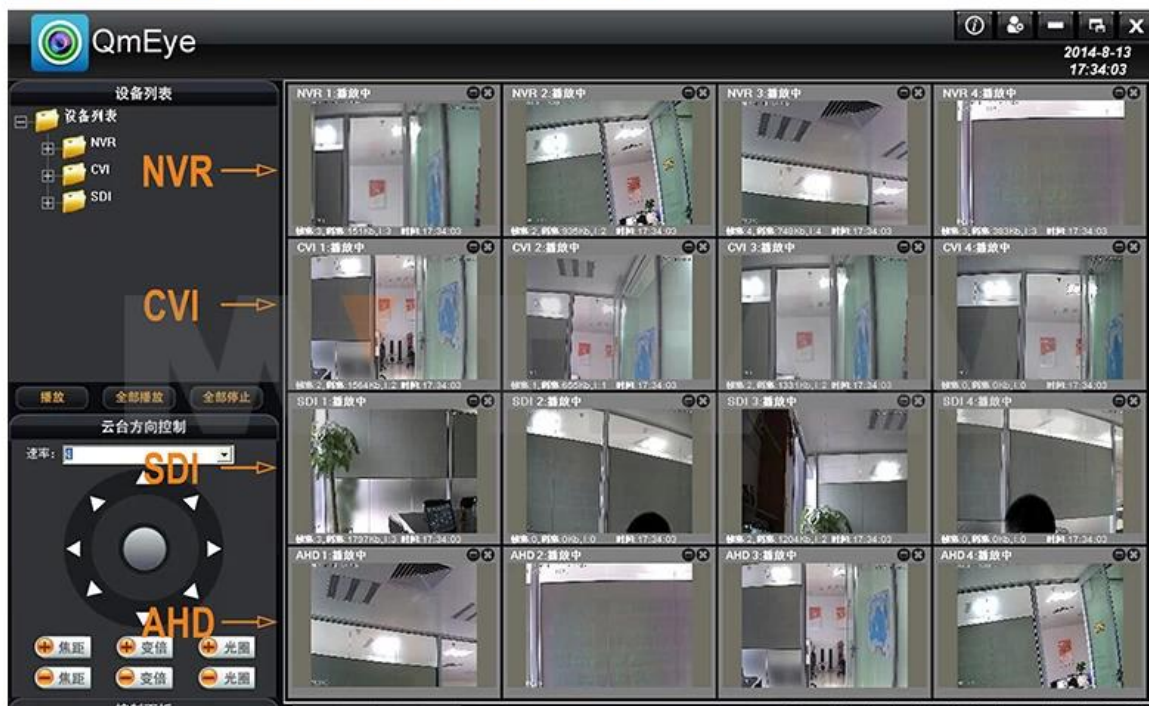

4CH 1080P Economical WIFI Hybrid Security DVR

NVR+AHD DVR 1080

www.mvteamcctv.com

M'TEAM

Mobile Phone View

(All MVTEAM DVR, AHD DVR, CVI DVR, SDI DVR, NVR support)

Achieve Monitoring All kinds of Cameras in One Screen on Computer