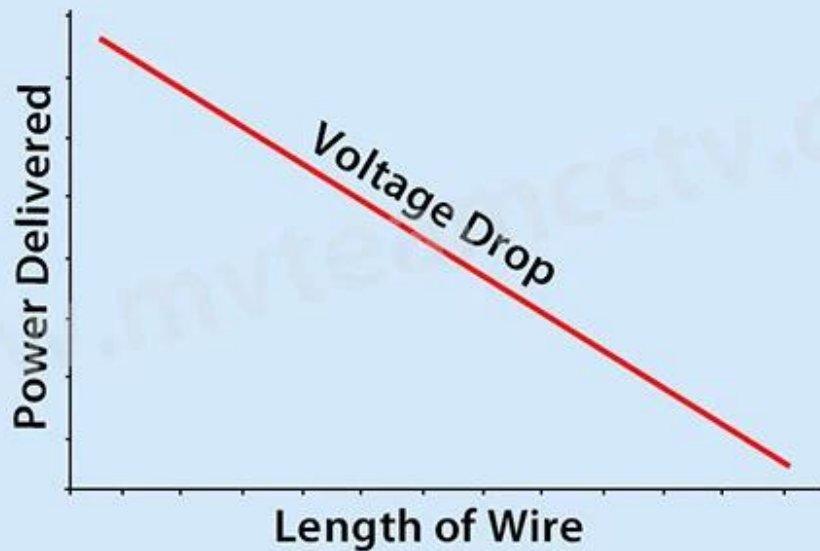

AMPERAGE

* Power supply's amperage cannot be less than CCTV camera's amperage.

1000mA

100mA

100mA

1000mA

VOTAGE DROP

* Power supply's wire will make voltage drop, so make sure not too long wire, and long wire with a thicker gauge. (Thicker gauge makes voltage drop more slowly).