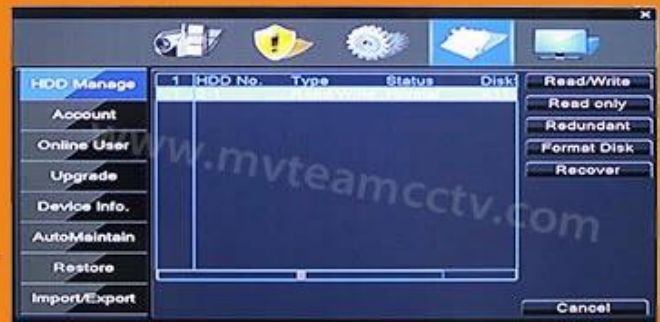

1080 * 1080 4CH IP AHD TVI CVI Hybrid WiFi DVR
(6704H80W)

● FEATURES

M'TEAM

New Technology

There is a WIFI module in the back panel of DVR, users could connect the dvr to internet via WIFI.

Wifi ✕

SSID	Authentication	Signal
ChinaNet-f5Ts	WPA1PSKWPA2!	Excellent
TP-LINK_91CA	WPA1PSKWPA2!	Excellent
ChinaNet-iUvQ	WPA1PSKWPA2!	Excellent
WaiMaoRouter	WPA1PSKWPA2!	Excellent
ChinaNet-9gVK	WPA1PSKWPA2!	Excellent
MVT	WPA2PSK	Excellent
	OPEN	Good
	WPA1PSKWPA2!	Good
ChinaNet-Yscb	WPA1PSKWPA2!	Good
520	WPA1PSKWPA2!	Good

Enable DHCP Enable

SSID

Password

IP Address

Subnet Mask

Gateway

Adopt Newest HiSilicon Chipset

New humanized User Interface

System come with 28 kinds of languages

Adjustable DVR menu transparency

Support backup video records to DVR built-in redundant HDD

Support playback different time period video records in one screen, save time on find useful video records