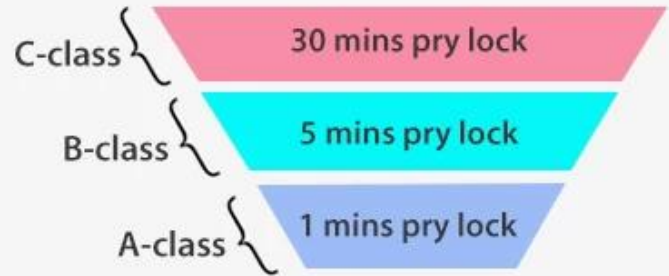

Lock Mortise Size

Unit:mm

Super C-class Cylinder

16 million secret key

Door Opening Direction

Left Handle

Right handle

Matters needing attention: