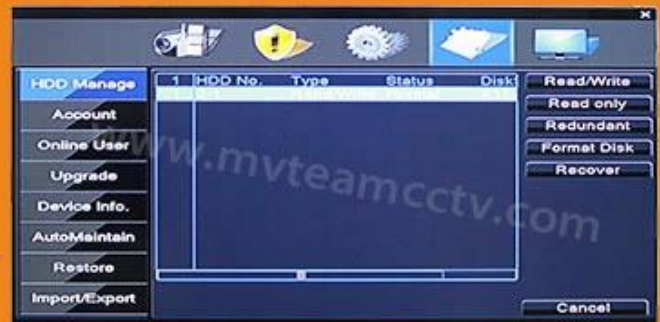

● Features

Adopt Newest HiSilicon
Chipset

New humanized
User Interface

System come with
28 kinds of languages

Adjustable DVR menu transparency

Support backup video records to DVR built-in redundant HDD

Support playback different time period video records in one screen, save time on find useful video records

5-in-1 hybrid modes:
AHD+TVI+CVI+CVBS+IP

DVR menu with Ping
command, convenient to do
DVR network testing

With UTC Function, control
analog camera and PTZ camera
on DVR thru coaxial cable

Support P2P remote view
by CMS and IE browser

Come with cloud ID, easy to
realize P2P remote view
by scan the QR Codes

Support remote view, record,
playback, receive motion
detection alarm by Iphone
and Andriod Smartphone

● Sepsifications

M TEAM

بدقة 1.3 ميغابكسل، بدقة 1.3 ميغابكسل، و 2 IP/TVI/المناولة 1MP، 2MP، 3MP دعم 3، DVR الهجين (2048*1536) 1-3MP الكاميرات. 1MP CVI