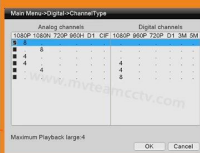

Hybrid DVR support three kinds of modes:
full analog channels
analog+digital channels
full digital channels