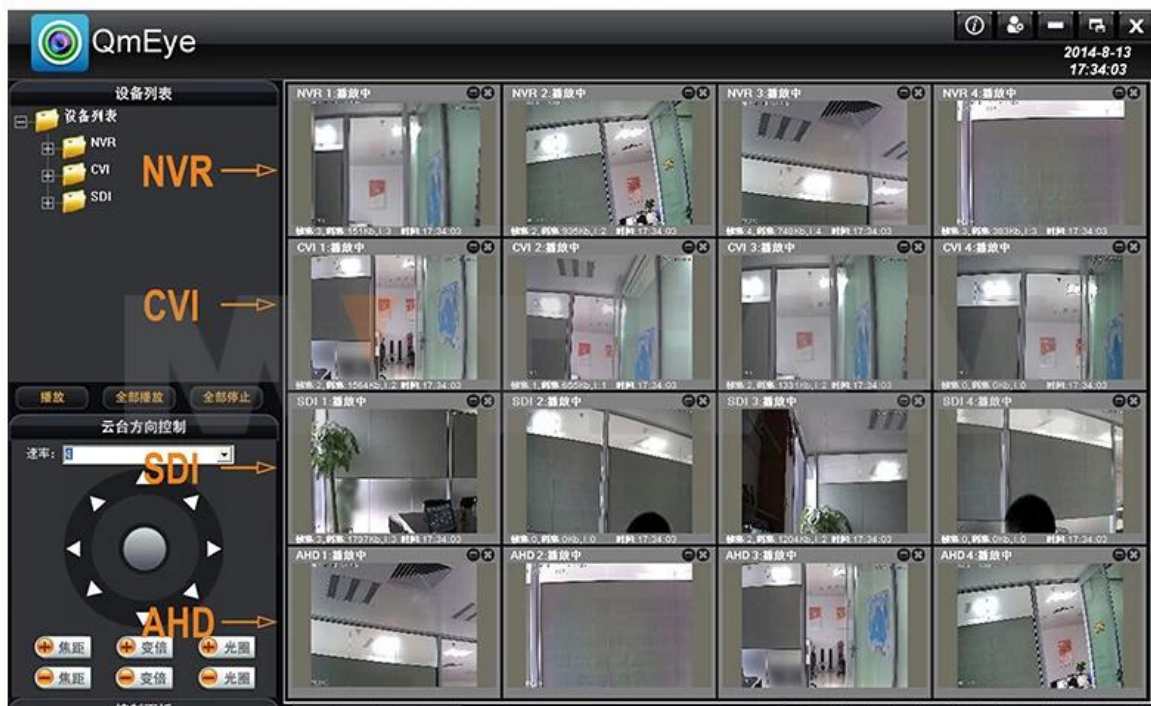

20 IR 3

* 4

4 20m 2 in 1 Power + Video BNC

* 1pc

12V DC / 4A

MVT-KAH04D include

1pc 4ch 1080H HD AHD dvr, Support Mobilephone remote view, come with 1pc mouse.

4pcs 720P waterproof HD AHD Camera, with 6mm Lens, 24pcs×Φ5 IR leds, 20m IR Distance.

Achieve Monitoring All kinds of Cameras in One Screen on Computer

P2P Advantages

- * 支持IP地址
- * 支持DDNS
- * 支持域名
- * 支持P2P

4ch DVR kit package inside

● FACTORY & OFFICE

□□□□ AHD □□□□□□ □□□□