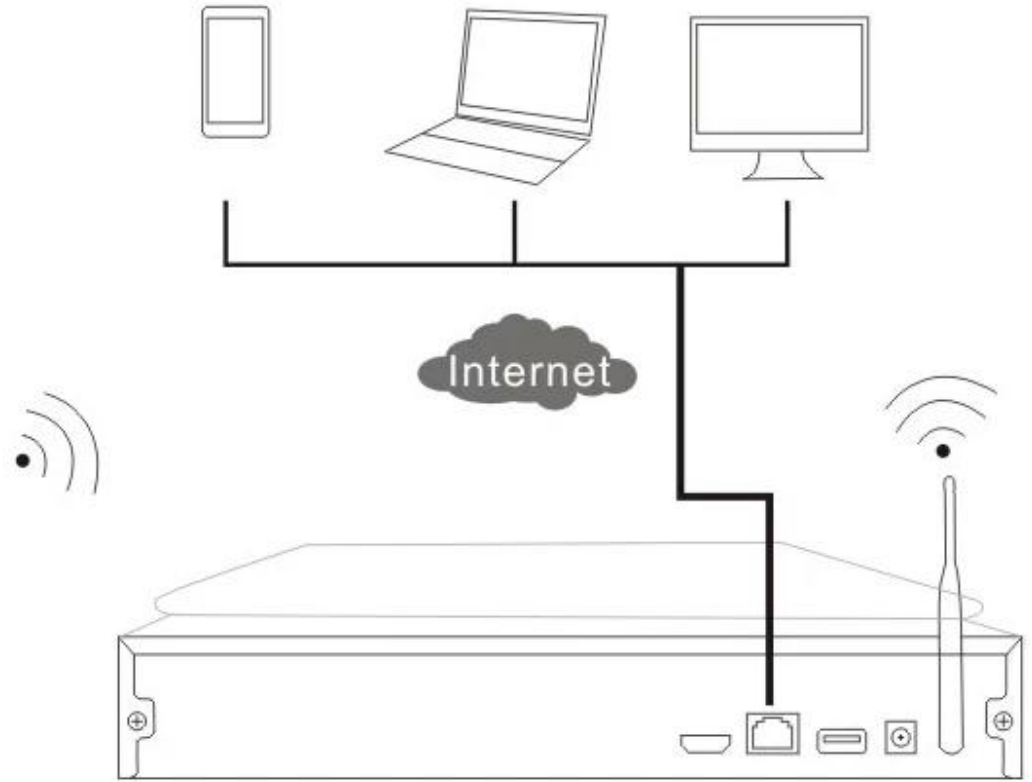

4 Channel NVR CE ROHS FCC MVT-K04

IP Camera

Display device

4 Channel NVR

- 1 x 4 Channel NVR with 7" LCD and WiFi
- 4 Channel
- 4 x 12V DC / 2A
- 1 x HDMI
- 1 x CD-ROM CMS

1-4CH NVR

● FEATURES

- * 10" LCD with 1280 * 1024 resolution and 330° rotation
- * Wi-Fi with 802.11b / g / n up to 150Mbps
- * HDMI
- * 4 * 720P; 4 * 960P; 4 * 960H; 4 * 720P;

* 3 USB 4TB P2P X1

SPECS

NVR		
	Linux	
AV		4
	broadbank	20Mbps
AV	HDMI	1024x768, 1366x768, 1440x900, 1920x1080p
AV		D1 / 720P
		4
		Maual
		USB
		1 * SATA
		4 TB
		1 RJ45 10M / 100M 2
	USB	3 USB 2.0
		SMTP survice PPPoE DHCP IP ...
		DC12V3A
		≤5W HDD
		-10°C + 55°C
		10° RH
		257x210x45mm HDD ≤1Kg

MVTEAM NVR

□□□□□□MVTEAM□□NVR□□□□□□

2-720P□□□□□□□□

● FEATURES

MVTEAM

- * 1.0M / 720P□□IPC
- * IR CUT
- * 3.6mm□□
- * 3□□□LED□□□30M□□□□
- * □□□□IP66

● SPECS

MVTEAM

Wireless Camera Specs	
Image Sensor	1/4" Progressive Scan Sensor
Signal System	PAL/NTSC
Resolution	1280 x 720 16 : 9 High Definition
Minimum illumination	Color: 0.1 Lux; B/W: 0.01 Lux
Shutter	1/25s to 1/25,000s
Lens	3.6mm
OSD	Date Time & Title
White Balance	Auto
Day&Night	Auto / Color / BW
3D-DNR	Auto
Mirror/Flip	On / Off
Frame Specification	Three Streaming at the Same Time H.264 128x720@30fps or below H.264 640x480@30fps or below
S/N	> 39.1 Db
Interface	RJ45 / WIFI 802.11b/g/n
Anti-thunder Level	Standard IEC61000-4-5
Working Temperature/Humidity	-10°C to +50°C / 30% to 80% RH
Storage Temperature/Humidity	-20°C to +60°C / 20% to 90% RH
Power Input	DC12V-1A
Power consumption	≤6W
Size	205(L)×70(W)×55 (H)mm
Weight	500g
Level of Protection	IP66