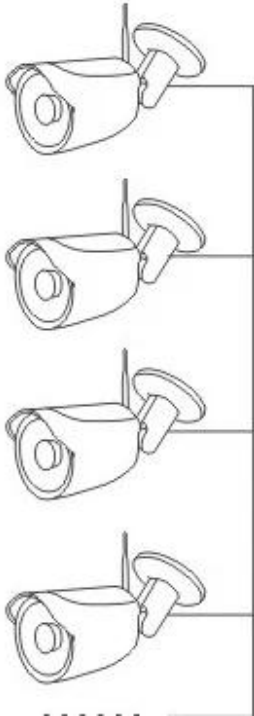

4 Channel NVR CE ROHS FCC MVT-K04

IP Camera