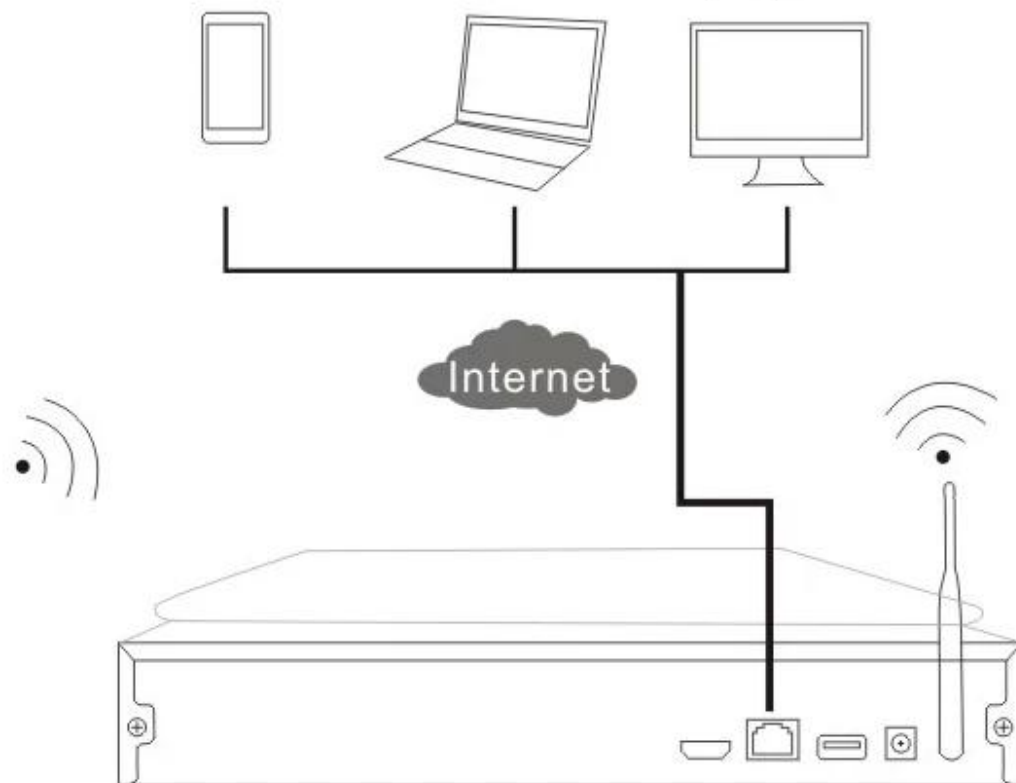

4 Channel NVR MVT-K04T

IP Camera

Display device

4 Channel NVR

1 4 Channel NVR with 10" LCD and WiFi

4 Channel

4 12V DC / 2A

1 Channel

1 CD CMS

1-4CH NVR

● FEATURES

* 10" LCD with resolution 1280 * 1024 pixels 330°

* Support Wi-Fi

Support 802.11b / g / n up to 150Mbps

- * HDMI
- * 4 * 720P; 4 * 960P; 4 * 960H; 4 * 720P;
- * 3 USB; 4TB; P2P X1

PRODUCT PICTURE

MVTEAM NVR

MVTEAM NVR

2-720P

FEATURES

- * 1.0M / 720P IPC
- * IR CUT
- * 3.6mm
- * 3 LED 30M
- * IP66

SPECS

Wireless Camera Specs	
Image Sensor	1/4" Progressive Scan Sensor
Signal System	PAL/NTSC
Resolution	1280 x 720 16 : 9 High Definition
Minimum illumination	Color: 0.1 Lux; B/W: 0.01 Lux
Shutter	1/25s to 1/25,000s
Lens	3.6mm
OSD	Date Time & Title
White Balance	Auto
Day&Night	Auto / Color / BW
3D-DNR	Auto
Mirror/Flip	On / Off
Frame Specification	Three Streaming at the Same Time H.264 128x720@30fps or below H.264 640x480@30fps or below
S/N	> 39.1 Db
Interface	RJ45 / WIFI 802.11b/g/n
Anti-thunder Level	Standard IEC61000-4-5
Working Temperature/Humidity	-10°C to +50°C / 30% to 80% RH
Storage Temperature/Humidity	-20°C to +60°C / 20% to 90% RH
Power Input	DC12V-1A
Power consumption	≤6W
Size	205(L)×70(W)×55 (H)mm
Weight	500g
Level of Protection	IP66