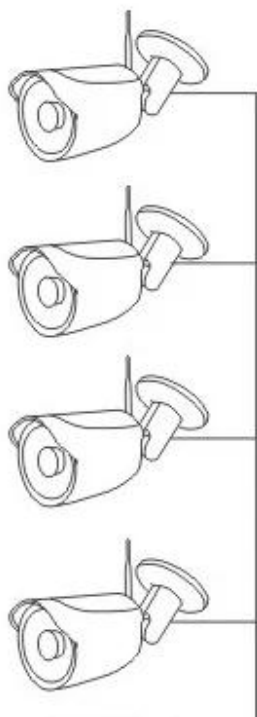

4 Channel NVR MVT-K04T

IP Camera

Display device

4 Channel NVR

1 4 Channel NVR with 10" LCD and WiFi

4 Channel

4 12V DC / 2A

1 Channel

1 CD CMS

1-4CH NVR

● FEATURES

* 10" LCD with resolution 1280 * 1024 pixels 330°

* Support Wi-Fi

Support 802.11b / g / n up to 150Mbps

- * HDMI
- * 4 * 720P; 4 * 960P; 4 * 960H; 4 * 720P;
- * 3 USB; 4TB; P2P X1

SPECS

NVR		
	Linux	
AV		4
	broadbank	20Mbps
AV	HDMI	1024x768, 1366x768, 1440x900, 1920x1080p
AV		D1 / 720P
		4
		Manual
		USB
		1 * SATA
		4 TB
		1 RJ45 10M / 100M, 2
	USB	3 USB 2.0
		SMTP, service, PPPoE, DHCP, IP...
		DC12V3A
		≤5W HDD
		-10°C + 55°C
		10° 90° RH
		257x210x45mm, ≤1Kg

PRODUCT PICTURE

MVTEAM NVR

MVTEAM NVR

2-720P

FEATURES

- * 1.0M / 720P IPC
- * IR CUT
- * 3.6mm
- * 3 LED 30M
- * IP66

SPECS

Wireless Camera Specs	
Image Sensor	1/4" Progressive Scan Sensor
Signal System	PAL/NTSC
Resolution	1280 x 720 16 : 9 High Definition
Minimum illumination	Color: 0.1 Lux; B/W: 0.01 Lux
Shutter	1/25s to 1/25,000s
Lens	3.6mm
OSD	Date Time & Title
White Balance	Auto
Day&Night	Auto / Color / BW
3D-DNR	Auto
Mirror/Flip	On / Off
Frame Specification	Three Streaming at the Same Time H.264 128x720@30fps or below H.264 640x480@30fps or below
S/N	> 39.1 Db
Interface	RJ45 / WIFI 802.11b/g/n
Anti-thunder Level	Standard IEC61000-4-5
Working Temperature/Humidity	-10°C to +50°C / 30% to 80% RH
Storage Temperature/Humidity	-20°C to +60°C / 20% to 90% RH
Power Input	DC12V-1A
Power consumption	≤6W
Size	205(L)×70(W)×55 (H)mm
Weight	500g
Level of Protection	IP66