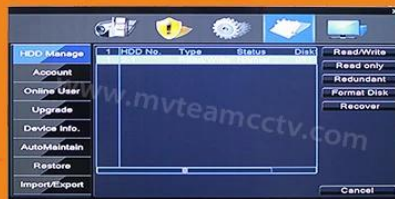

M TEAM

Adopt Newest HiSilicon
Chipset

New humanized
User Interface

System come with
28 kinds of languages

Adjustable DVR
menu transparency

Support backup video
records to DVR built-in
redundant HDD

Support playback different
time period video records in
one screen, save time on find
useful video records

5-in-1 hybrid modes:
AHD+TVI+CVI+CVBS+IP

DVR menu with Ping command, convenient to do DVR network testing

With UTC Function, control analog camera and PTZ camera on DVR thru coaxial cable

Support P2P remote view by CMS and IE browser