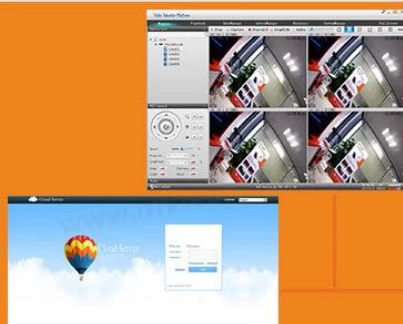

5-in-1 hybrid modes:
AHD+TVI+CVI+CVBS+IP

DVR menu with Ping command, convenient to do DVR network testing

With UTC Function, control analog camera and PTZ camera on DVR thru coaxial cable

Support P2P remote view by CMS and IE browser