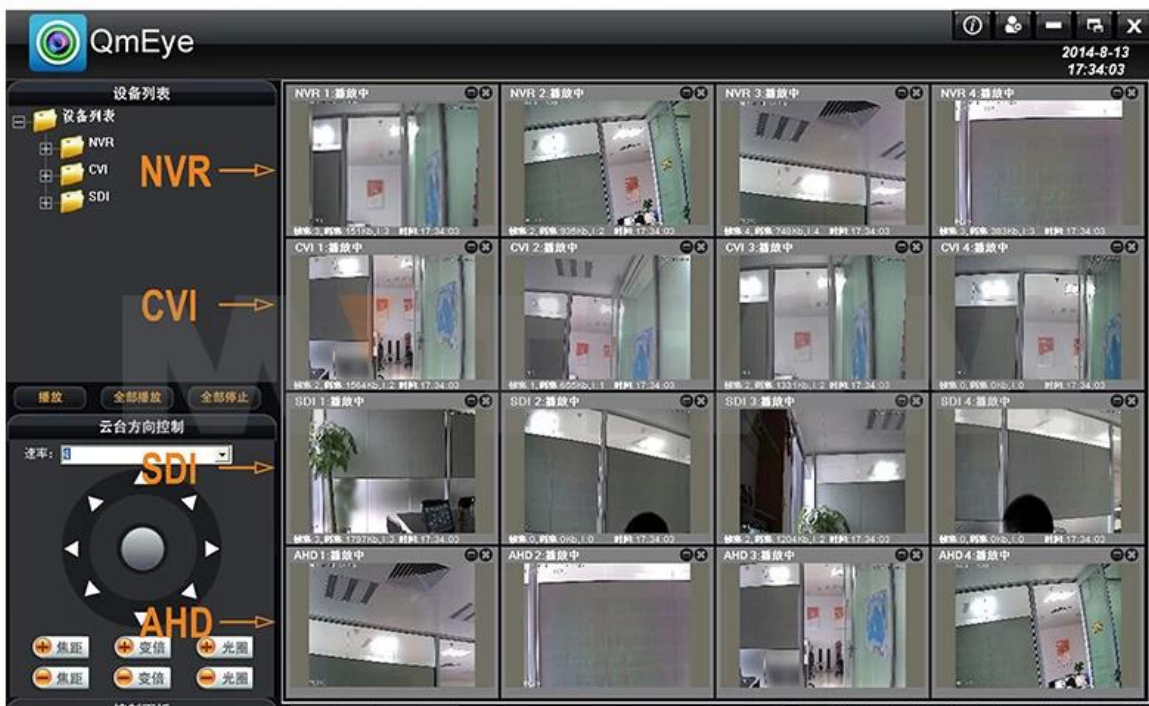

Achieve Monitoring All kinds of Cameras in One Screen on Computer

P2P Advantages

* 支持IP地址

* 支持DDNS

* 支持P2P