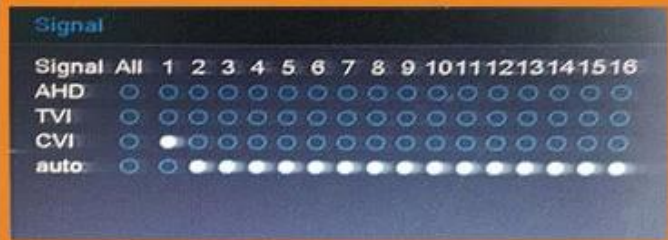

□□□ DVR □□□□ 4MP □□□□ 4 □□□□ DVR(6704H400)

● PRODUCT PICTURE

M TEAM

M TEAM

Adopt Newest HiSilicon  
Chipset

New humanized  
User Interface

System come with  
28 kinds of languages

Adjustable DVR menu transparency

Support backup video records to DVR built-in redundant HDD

Support playback different time period video records in one screen, save time on find useful video records

5-in-1 hybrid modes:  
AHD+TVI+CVI+CVBS+IP