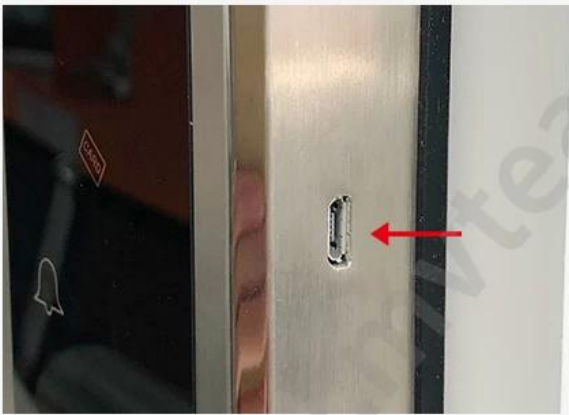

Power Supply

4 x AA(5 alkaline) batteries,
6 months & 180000 times using.

USB Charge

With backup USB port for
emergency charging.

Warmly notice:

Due to international shipping problem, we will not deliver batteries come with locks.
Please buy 4 section 5-Alkaline batteries by yourself from local market.