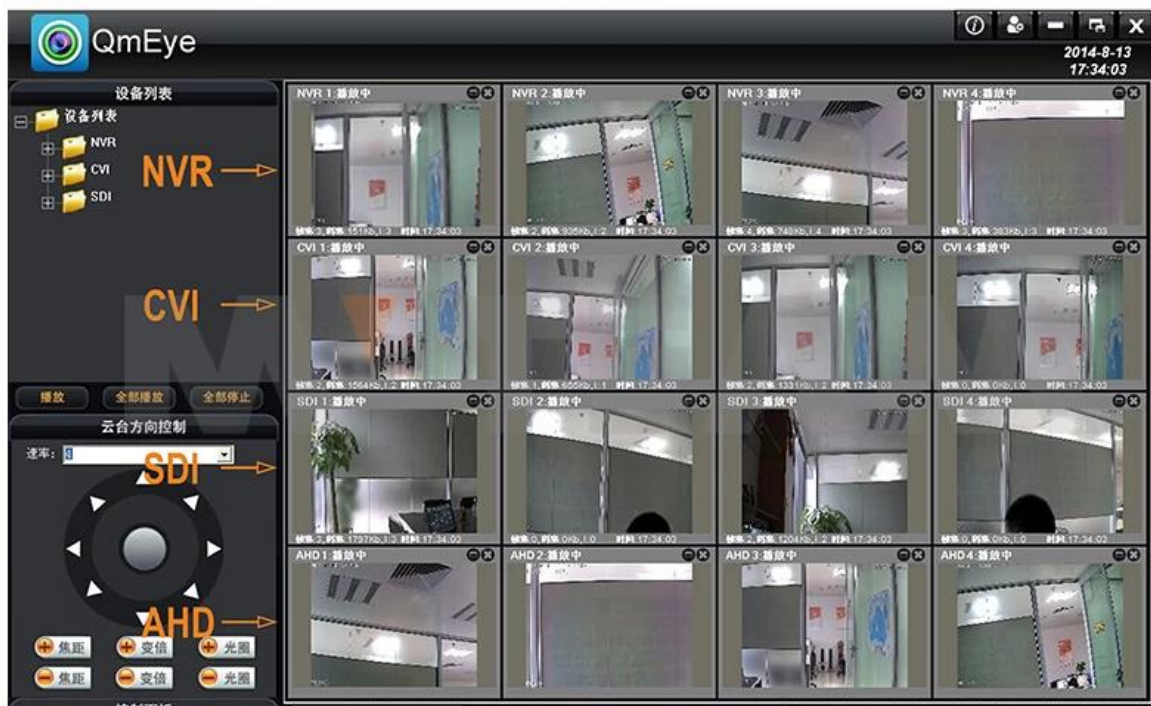

● Features

HI3521
 DVR IP AHD CVBS
 NVR 8 * 1080P
 AHD DVR 8 * 720P
 CVBS DVR 8 * 960H
 4 * 1
 1

● Specifications

Model	AH6408H	
Video	H.264	
OS	Linux	
Resolution		
Channels	8 * 720P AHD / 8 * 720P NVR / 8 * 960H CVBS DVR	
Frame Rate		
Storage	720P 25FPS / CH AHD; 960H 25FPS / CH CVBS DVR; 720P 25FPS NVR	
Storage Capacity	AHD 8 * 720P 100FPS; CVBS DVR 8 * 960H 200FPS; NVR 8 * 720P 100FPS	
Power		
Interface	USB, USB	
Dimensions		
Weight		
Accessories		
Ports	Video	720P 25FPS AHD; 960H 25FPS CVBS DVR; 720P 25FPS NVR
	Audio	4 * RCA
	Network	10M / 100M Base-T RJ-45
	USB	2 * USB 2.0
	RS485	RS485 * 1
	Serial	
	Expansion	
	Storage	2 * SATA
	Storage	4TB SATA
Mobile	iPhone, iPad, Android	
Power	12V / 3A	

DVR	340*265*70mm
	<3.5

● **Product picture**

M TEAM

M TEAM

Mobile Phone View

(All MVTEAM DVR, AHD DVR, CVI DVR, SDI DVR, NVR support)

Achieve Monitoring All kinds of Cameras in One Screen on Computer

P2P Advantages