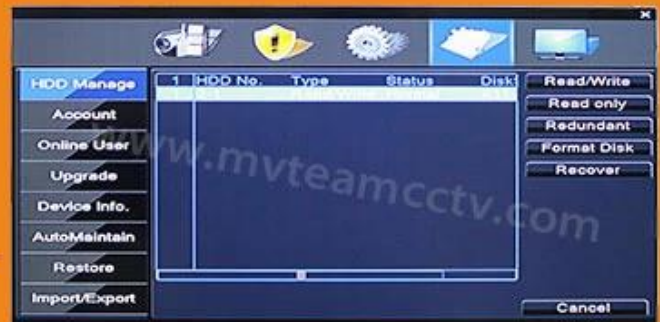

1080N 960 * 1080 4CH IP AHD TVI CVI WiFi DVR 6704H80W

● FEATURES

M TEAM

New Technology

There is a WIFI module in the back panel of DVR, users could connect the dvr to internet via WIFI.

Wifi ×

SSID	Authentication	Signal
ChinaNet-f5Ts	WPA1PSKWPA2!	Excellent
TP-LINK_91CA	WPA1PSKWPA2!	Excellent
ChinaNet-iUvQ	WPA1PSKWPA2!	Excellent
WaiMaoRouter	WPA1PSKWPA2!	Excellent
ChinaNet-9gVK	WPA1PSKWPA2!	Excellent
MVT	WPA2PSK	Excellent
	OPEN	Good
	WPA1PSKWPA2!	Good
ChinaNet-Yscb	WPA1PSKWPA2!	Good
520	WPA1PSKWPA2!	Good

Enable DHCP Enable

SSID

Password

IP Address

Subnet Mask

Gateway

Adopt Newest HiSilicon Chipset

New humanized User Interface

System come with 28 kinds of languages

Adjustable DVR menu transparency

Support backup video records to DVR built-in redundant HDD

Support playback different time period video records in one screen, save time on find useful video records

5-in-1 hybrid modes:
AHD+TVI+CVI+CVBS+IP

DVR menu with Ping command, convenient to do DVR network testing

With UTC Function, control analog camera and PTZ camera on DVR thru coaxial cable

● SPECS

- 1- AHD / TVI / CVI 4CH 1080N @ 25fps + 4CH 6fps 1080N
- 2- HVR 2CH 1080N @ 25fps + 2CH 1080P @ 25fps IP 1CH 1080P @ 25fps
- 3- NVR 4CH 1080P @ 25fps IP 1CH 1080P @ 25fps
- 4- 4CH
- 5- HDMI