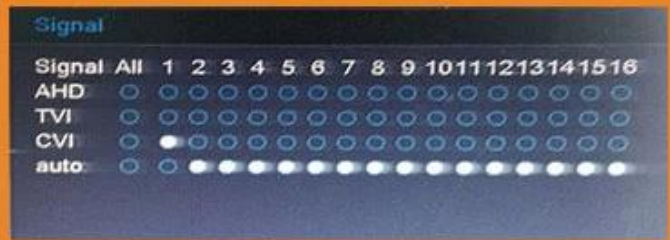

System come with 28 kinds of languages

Adjustable DVR menu transparency

Support backup video records to DVR built-in redundant HDD

Support playback different time period video records in one screen, save time on find useful video records

5-in-1 hybrid modes:
AHD+TVI+CVI+CVBS+IP

DVR menu with Ping command, convenient to do DVR network testing

With UTC Function, control analog camera and PTZ camera on DVR thru coaxial cable

● SPECS

- 1- AHD / TVI / CVI 4CH 1080N @ 25fps + 4CH 6fps 1080N
- 2- HVR 2CH 1080N @ 25fps + 2CH 1080P @ 25fps IP 1CH 1080P @ 25fps
- 3- NVR 4CH 1080P @ 25fps IP 1CH 1080P @ 25fps
- 4- 4CH
- 5- HDMI