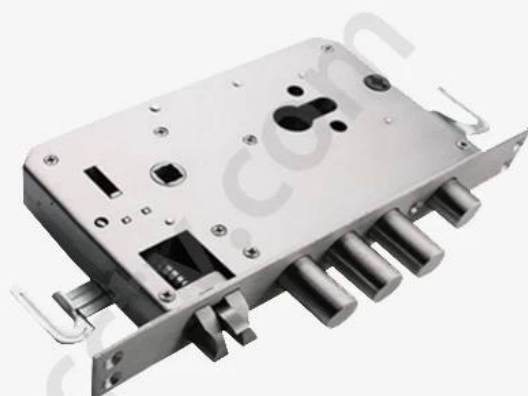

## Multi-Color Selection

Red

Gold

Sliver gray

Black

C-level lock cylinder, three types lock mortises for your choice.

240mm\*24mm

240mm\*30mm