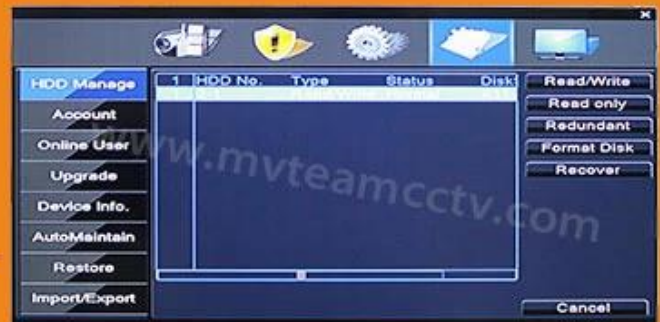

### ● PRODUCT PICTURE

M TEAM

M TEAM

Adopt Newest HiSilicon  
Chipset

New humanized  
User Interface

System come with  
28 kinds of languages

Adjustable DVR menu transparency

Support backup video records to DVR built-in redundant HDD

DVR menu with Ping  
command, convenient to do  
DVR network testing

With UTC Function,control  
analog camera and PTZ camera  
on DVR thru coaxial cable

Support P2P remote view  
by CMS and IE browser

Come with cloud ID, easy to  
realize P2P remote view  
by scan the QR Codes