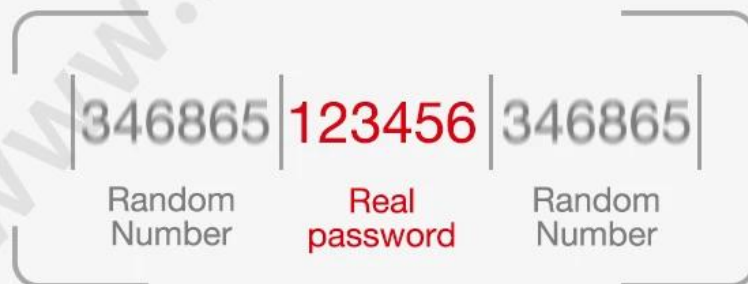

Virtual password

Random number added before or after the correct password, as long as input the real password continuously, then still can unlock. It can prevent strangers from peeping and better protect privacy.