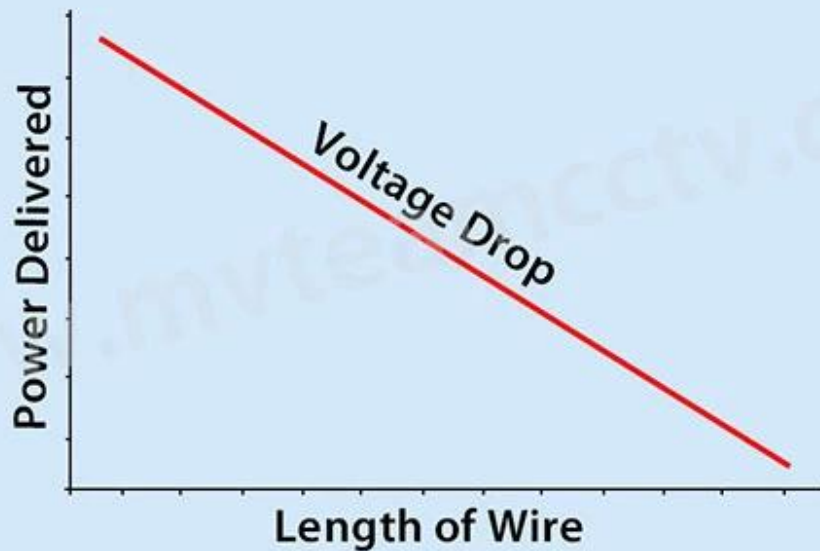

Unsere AHD-Kameras sind 12V DC, siehe unten:

* Power supply's amperage cannot be less than CCTV camera's amperage.

VOTAGE DROP

* Power supply's wire will make voltage drop, so make sure not too long wire, and long wire with a thicker gauge. (Thicker gauge makes voltage drop more slowly).