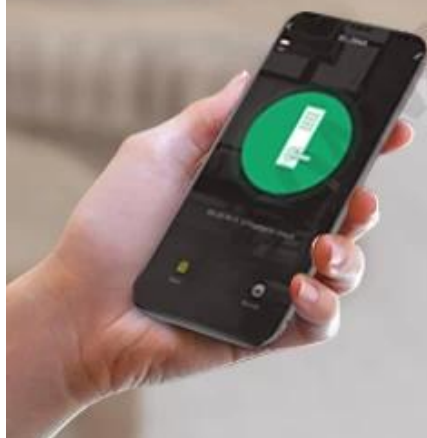

Hochsicherheits-Diebstahlsicherung Smart Lock Tür Daumenabdruck Biometrisch Intelligenter elektronischer Fingerabdruck WiFi TTLock Tuya Türschloss

Pick-proof
Smart Door Lock

X3-ZKMA

TUYASMART
Alarm
Something happened at the time as follow while the device had a network issue: August 8, 2016 4:00 PM
Original notification: pick-proof alarm

Receive Alarm notification on mobile phone

Eigenschaften

- 1- Mehrfacher Entspermodus: Fingerabdruck, Passwort, Karte, mechanischer Schlüssel, Tuya oder TTLOCK APP
- 2- FPC-Halbleitersensor, 360-Grad-Fingerabdruckerkennung
- 3-C-Level-Schließzylinder, Standard 240 x 24 mm 6052-Einsteckschloss.
- 4- Touchscreen-Tastatur, nachts kristallklare Zahlen anzeigen
- 5- Virtuelles Passwort, verhindern, dass Fremde gucken, und schützen die Privatsphäre besser.
- 6- Angetrieben von 4-teiligen AA-Alkalibatterien, 6 Monate und 180000 Mal mit.
- 7- Mit USB-Anschluss zum Notladen
- 8- Geeignet für Heim / Büro, Holztür, Metalltür, Verbundtür, Brandschutztürgruppe
- 9- Arbeitstemperatur: $-30^{\circ} \sim +65^{\circ}$

Technische Daten

Model	X3-ZKMA
Material	Aluminum alloy
Size	300*68mm
Unlock	Fingerprint
	Password
	Card
	Tuya or TLock APP
Fingerprint recognition	360 degree FPC semi-conductor, sensor and handle
Smart Keys	300 groups (fingerprint+code+card)
Cylinder grade	C-level blade lock core
Lock body material	Stainless steel
Lock body size	240 x24mm 6052 lock mortise
Other functions	Smart Voice
	Night Crystal Display
	Doorbell
High Security Grade	Anti theft Pick-proof Alarm, Anti-saw design
	4pcs AA batteries
Power supply	With backup USB port for emergency charging
Color	Matte Black
Scope of application	Security door, wooden door, composite door, fire door group
Working temperature	-30°~ +65°

Bilder

M TEAM

X3-ZKMA

new

**WiFi APP Fingerprint
Smart Door Lock**

TTLock

Tuya Smart

Bio-semiconductor Fingerprints