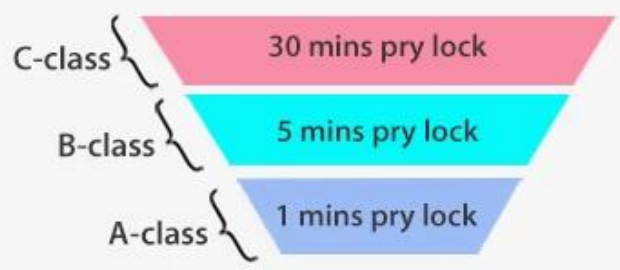

Super C-class Cylinder

16 million secret key