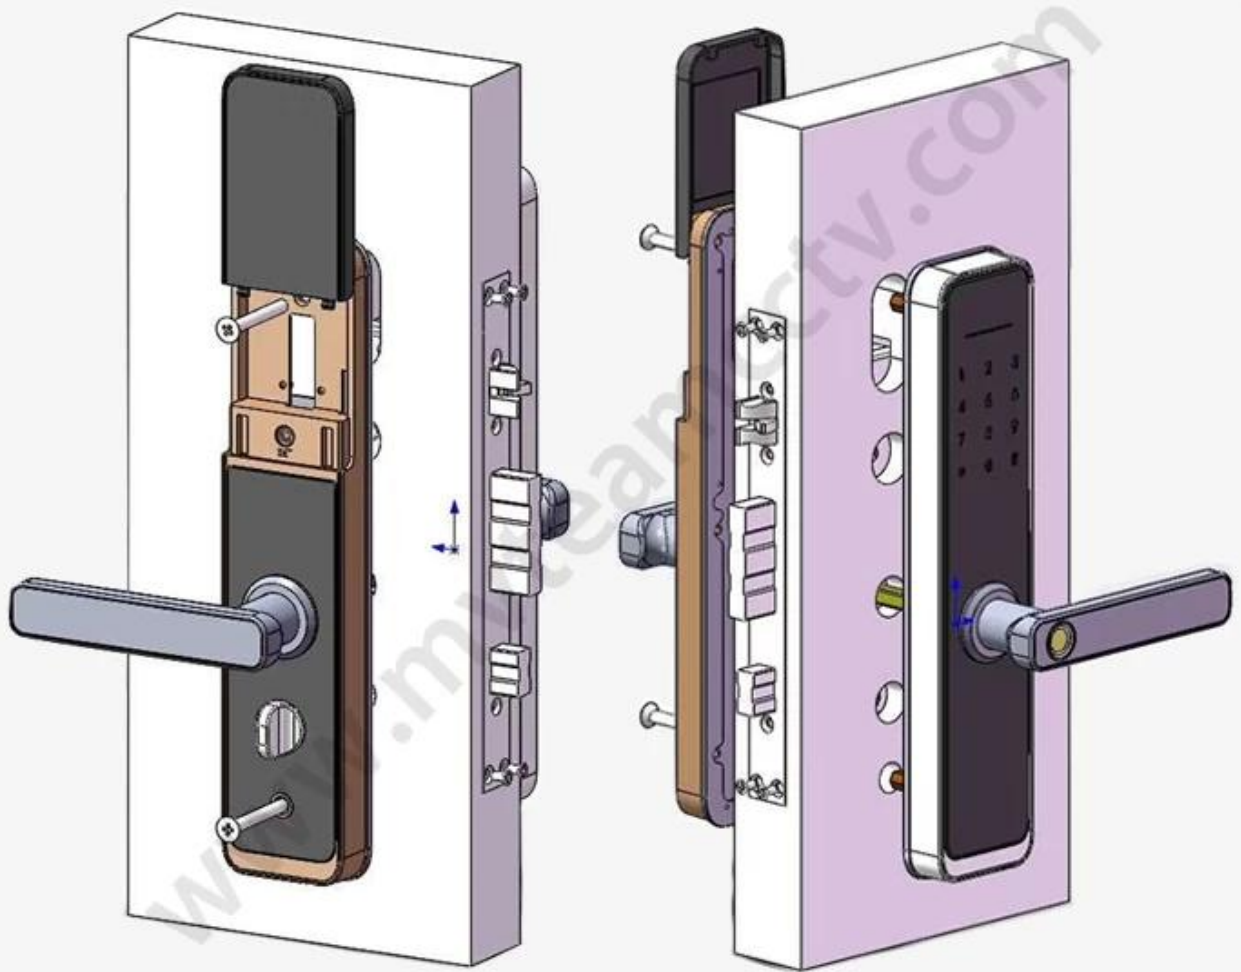

Technische Daten

Model	X3-ZKMA
Material	Aluminum alloy
Size	300*68mm
Unlock	Fingerprint
	Password
	Card
	Tuya or TLock APP
Fingerprint recognition	360 degree FPC semi-conductor, sensor and handle
Smart Keys	300 groups (fingerprint+code+card)
Cylinder grade	C-level blade lock core
Lock body material	Stainless steel
Lock body size	240 x24mm 6052 lock mortise
Other functions	Smart Voice
	Night Crystal Display
	Doorbell
High Security Grade	Anti theft Pick-proof Alarm, Anti-saw design
	4pcs AA batteries
Power supply	With backup USB port for emergency charging
Color	Matte Black
Scope of application	Security door, wooden door, composite door, fire door group
Working temperature	-30°~ +65°

Anti theft Pick-proof Alarm

Anti-saw design

Receive Alarm notification on mobile phone

Size

Unit: mm

Lock Mortise

Unit: mm

Super C-class Cylinder

Package & Accessories

Structure

Door Opening Direction

Left Handle

Right handle

Matters needing attention:

There are 4 door types as below drawing showing, Please let us know:

1.what types of the doors?