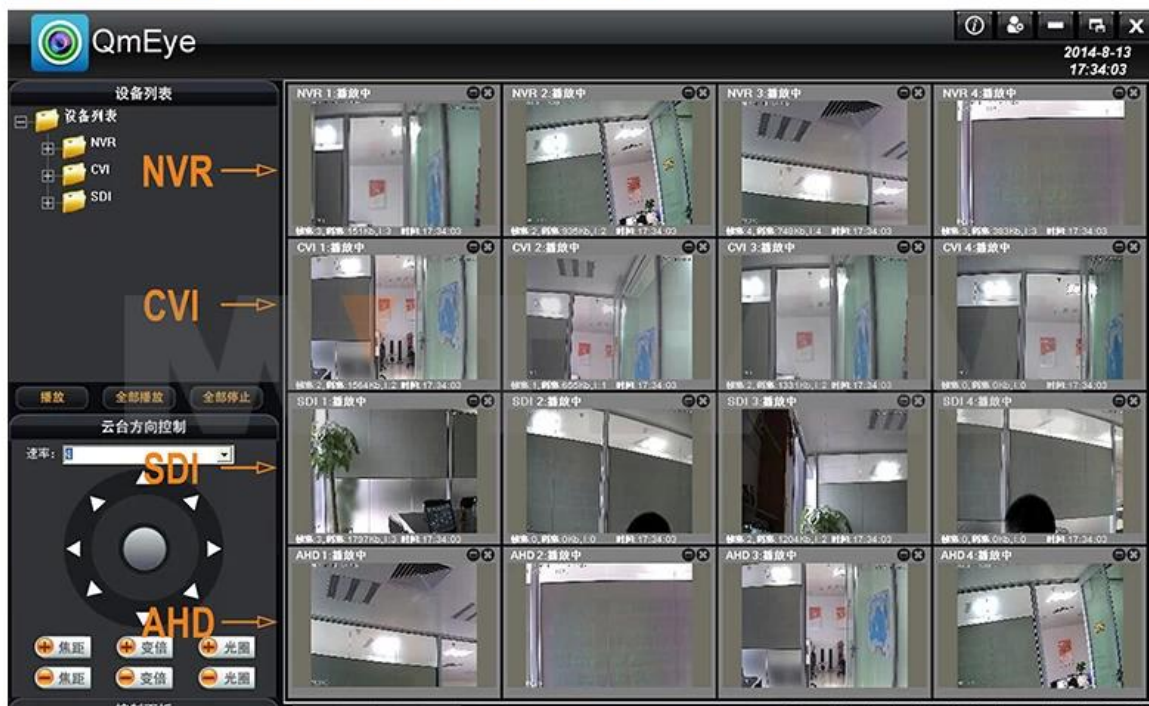

Achieve Monitoring All kinds of Cameras in One Screen on Computer

P2P-Funktion AV orteile:

- Kein stabiler IP-Adresse benötigt
- Kein DDNS Setup benötigt
- Keine Router-Setup erforderlich
- Reduzieren Sie Ihre After-Sales-Kosten