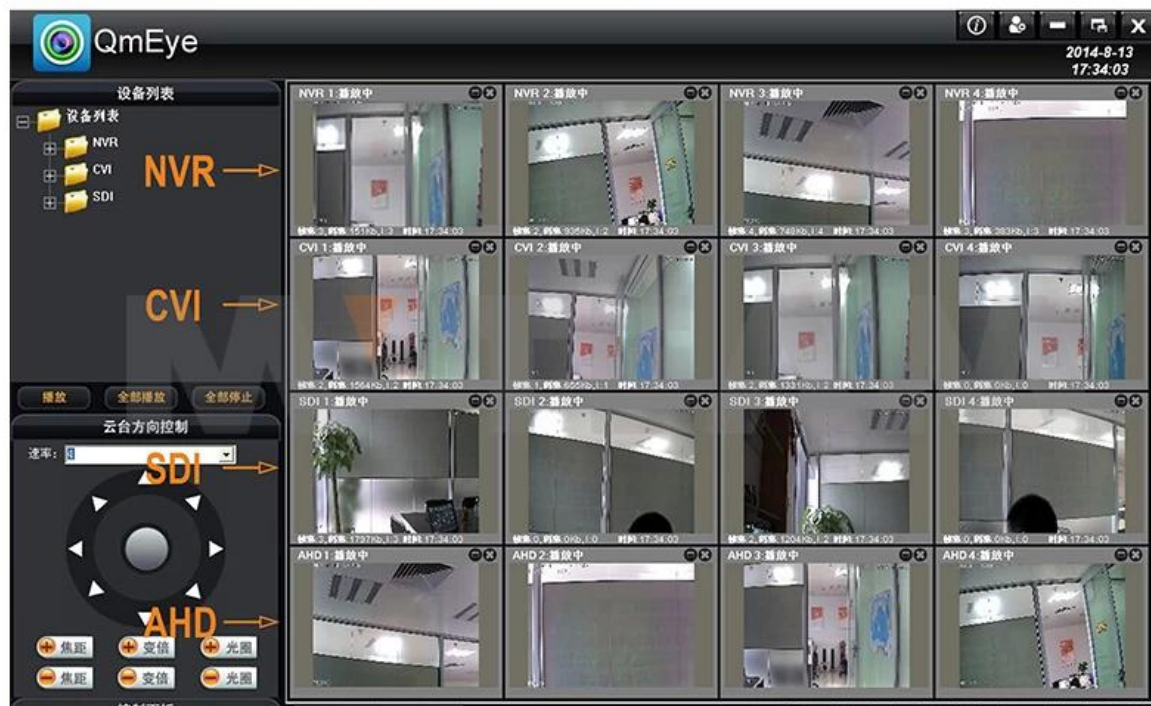

Achieve Monitoring All kinds of Cameras in One Screen on Computer

P2P-Funktion AV orteile:

- Kein stabiler IP-Adresse benötigt
- Kein DDNS Setup benötigt
- Keine Router-Setup erforderlich
- Reduzieren Sie Ihre After-Sales-Kosten