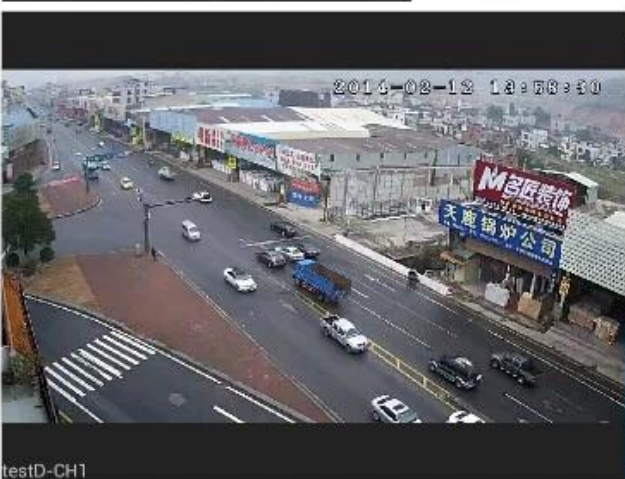

testA testB testC testD

1 2 3 4

+

testA testB testC testD

+