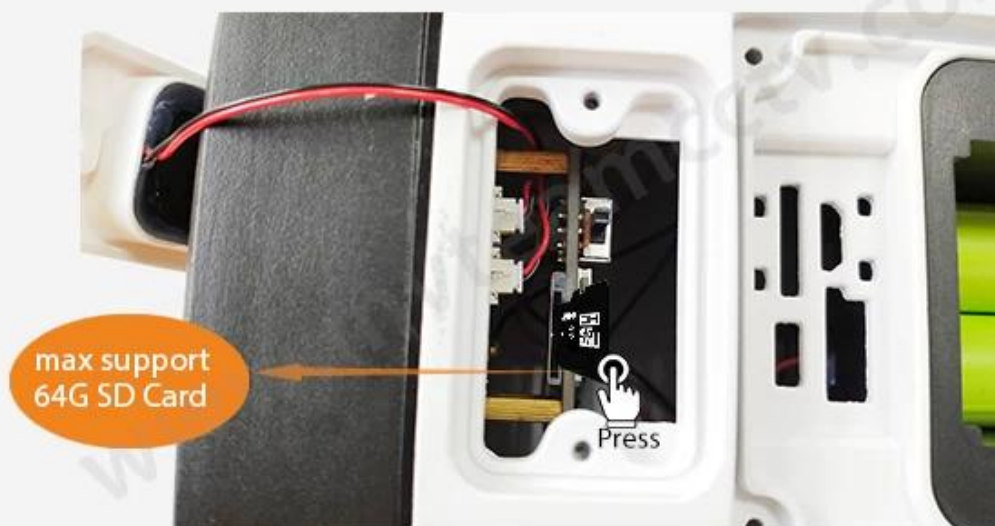

With TF card slot

The camera doesn't come with TF card, if you need buy from us, please ask the sales.