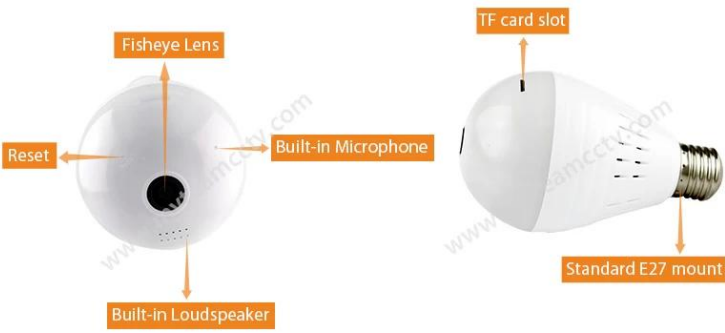

| Show Appearance |