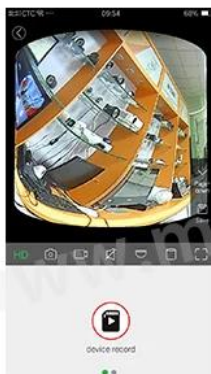

## Multi-Angle Monitor

Support multi-scene modes

**E PTZ**

**SPLIT SCREENS**

**ROLLER**

**CORRIDER**