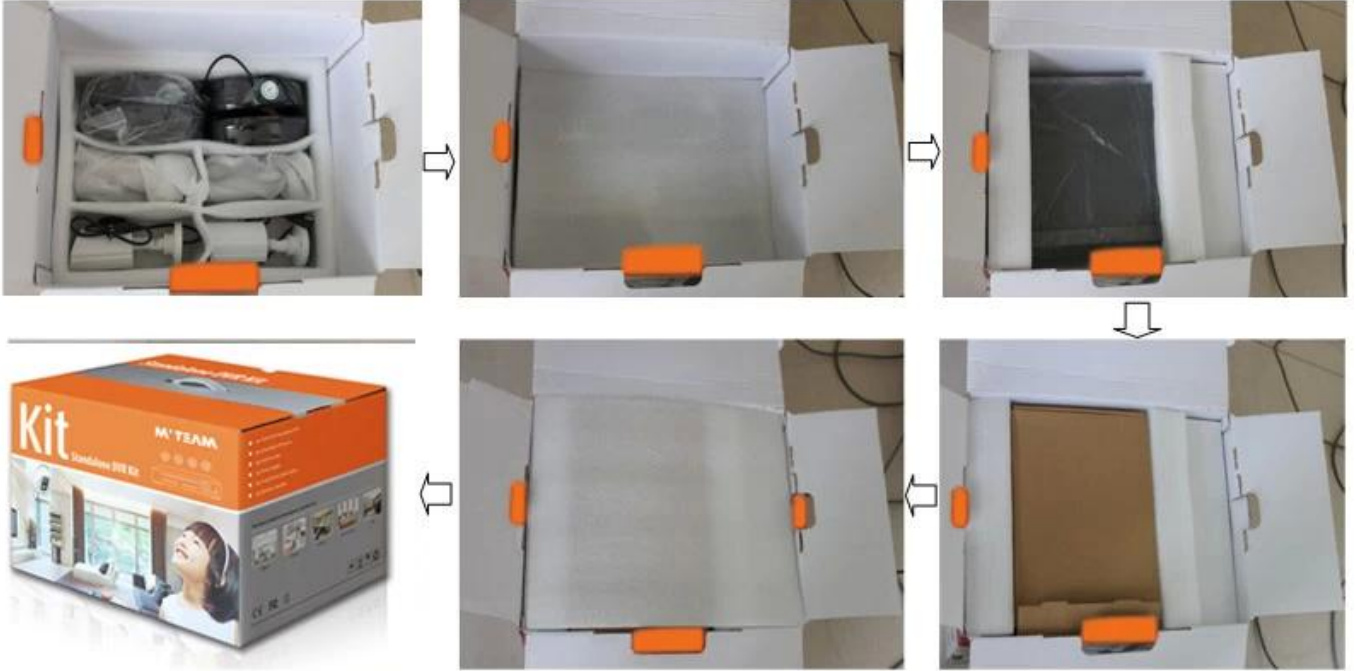

* Reducción de su costo de postventa

4ch DVR kit package inside