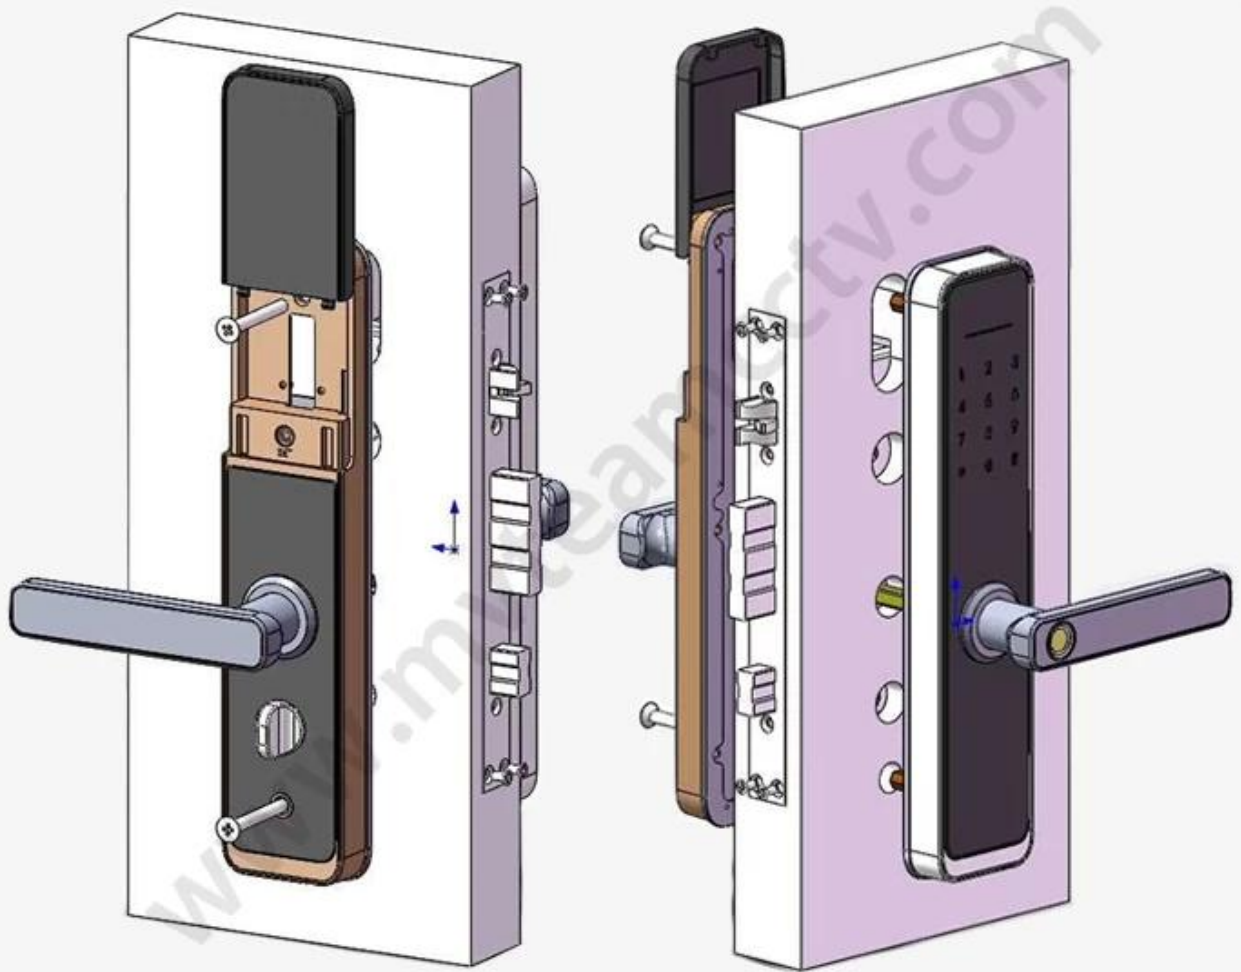

Anti theft Pick-proof Alarm

Anti-saw design

Receive Alarm notification on mobile phone

Size

Unit: mm

Lock Mortise

Unit: mm

Super C-class Cylinder

Package & Accessories

Structure

Door Opening Direction

Left Handle

Right handle

Matters needing attention:

There are 4 door types as below drawing showing, Please let us know:

- 1.what types of the doors?
- 2.how many quantity per each type?