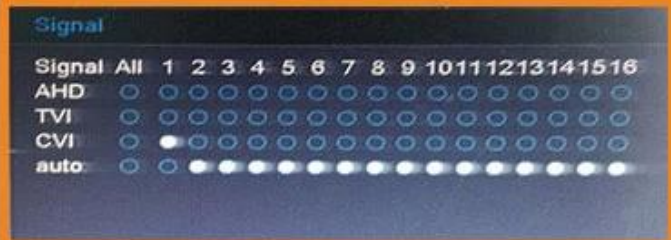

System come with 28 kinds of languages

Adjustable DVR menu transparency

Support backup video records to DVR built-in redundant HDD

Support playback different time period video records in one screen, save time on find useful video records

5-in-1 hybrid modes:
AHD+TVI+CVI+CVBS+IP

DVR menu with Ping
command, convenient to do
DVR network testing

With UTC Function, control
analog camera and PTZ camera
on DVR thru coaxial cable

● SPECS

M' TEAM

- 1- AHD / TVI / CVI: grabación de 4CH 1080N @ 25fps, reproducción 4CH 6fps 1080N
- 2- HVR: 2CH 1080N @ 25fps Grabación IP analógica + 2CH 1080P @ 25fps, reproducción 1CH 1080P @ 25fps
- 3- NVR: grabación IP 4CH 1080P @ 25fps, reproducción 1CH 1080P @ 25fps
- 4- audio: entrada 4CH
- 5- Salida HDMI