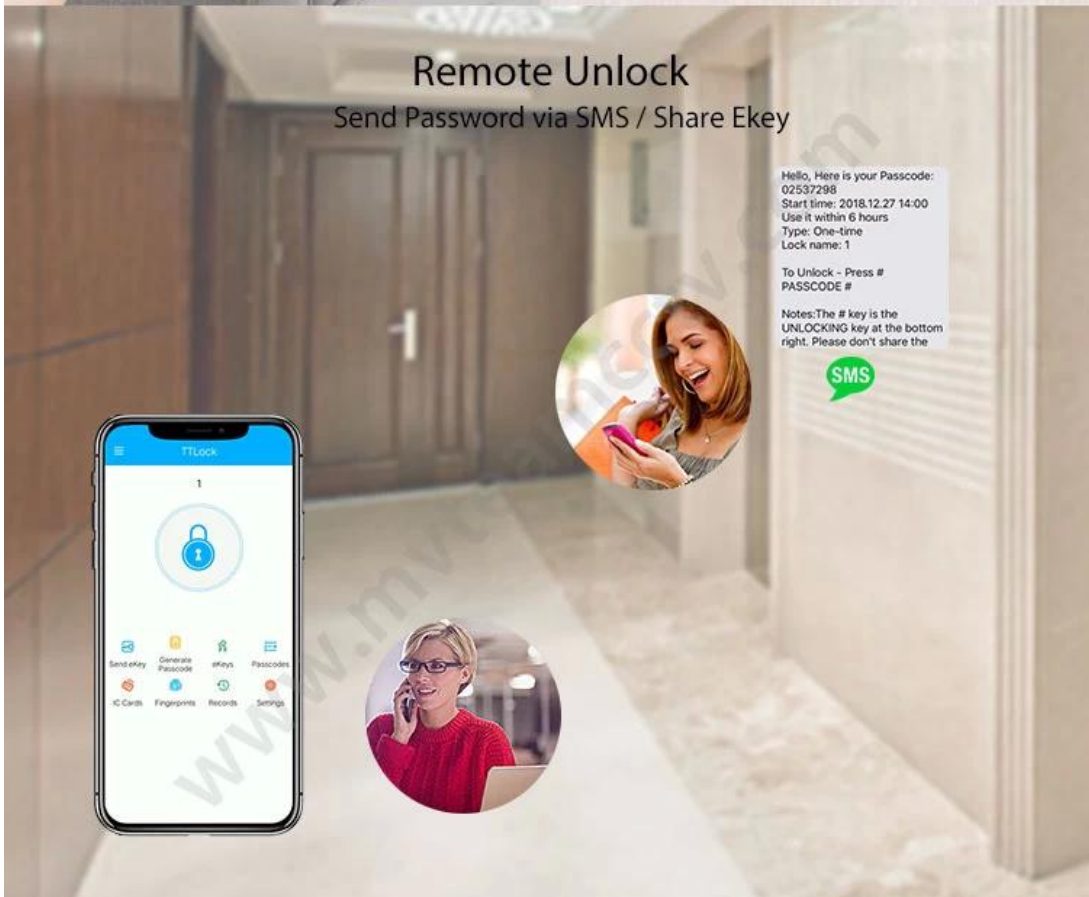

## Producto Imágenes

Bluetooth APP Access

WiFi APP Access

Password

Key

Card

Free-Style Handle  
Drop-down(open)/Drop-up(lock)

USB charging interface

## Bluetooth APP Unlock

One button unlock the door on mobile phone via bluetooth connection

# WiFi APP Remote Control

Add a gateway device to connect the smart door lock to WiFi