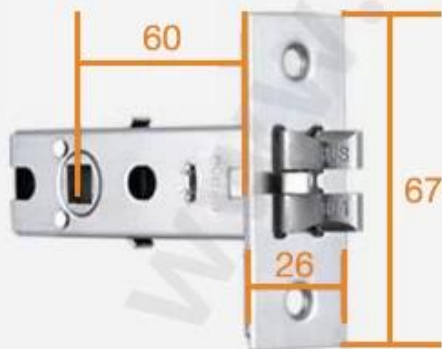

## Achieve Remote Control

- Delete/change the passcode/ekey/fingerprint/card access remotely.
- Check the update door opening records remotely.

WiFi Router

Bluetooth Door Lock

Gateway

Please note the gateway device is only fit for MVTEAM smart door locks with APP, and the cost is not included in the smart lock price. If you need it, please tell us when purchasing smart door locks, we will add it into your order.

# Lock Mortises

#1

#2

#3

#4

Unit: mm