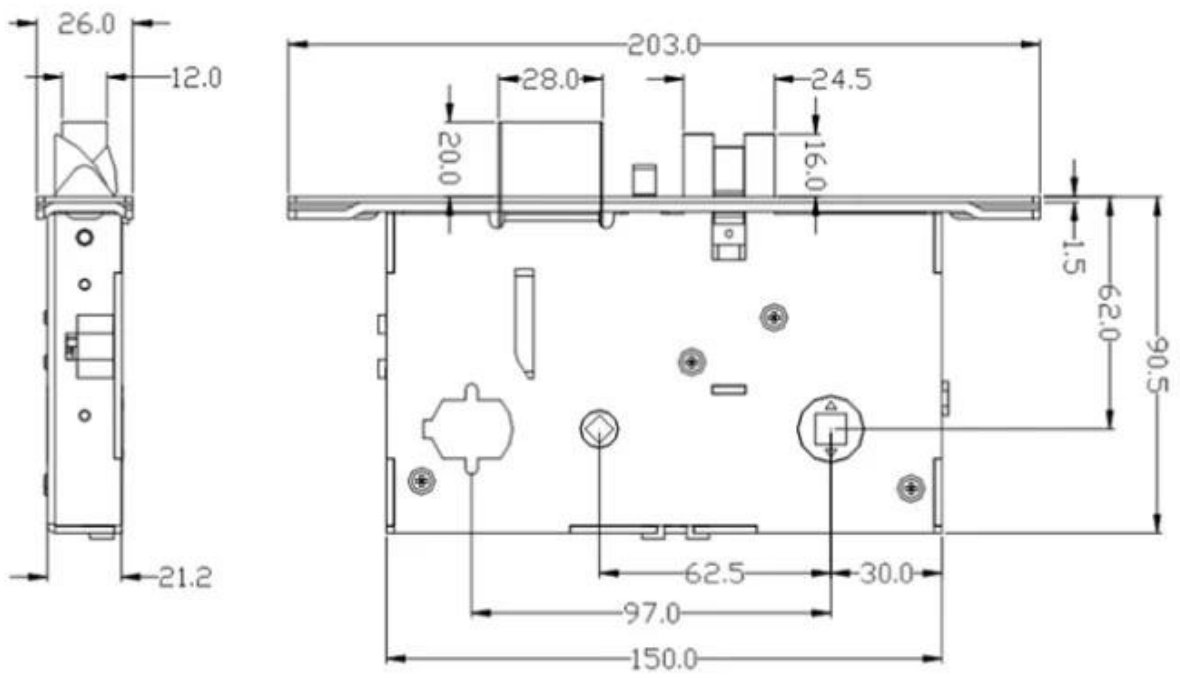

Cerradura electrónica de lujo de la tarjeta de la puerta del hotel del acero inoxidable con mortaja especial de la cerradura del hotel

Lock Mortise

Unit: mm

Door Opening Direction

Left Handle

Right handle

Matters needing attention:

D

Right Handle (Pull)

A: left handle push the door to enter the room.

B: left handle pull the door to enter room.

C: right handle push the door to enter the room.

D: right handle pull the door to enter the room.

With bolt No bolt

Measurement

- A** Lock side bar length
- B** Lock side bar width
- C** Door thickness
- D** Door frame bar width
- E** Door frame bar length

Please send above measurement data to us.
We will recommend the correct locks to you.