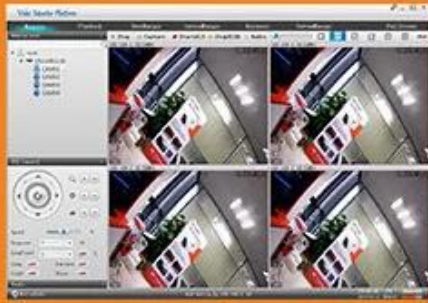

DVR menu with Ping
command, convenient to do
DVR network testing

With UTC Function, control
analog camera and PTZ camera
on DVR thru coaxial cable

Support P2P remote view
by CMS and IE browser

Come with cloud ID, easy to
realize P2P remote view
by scan the QR Codes