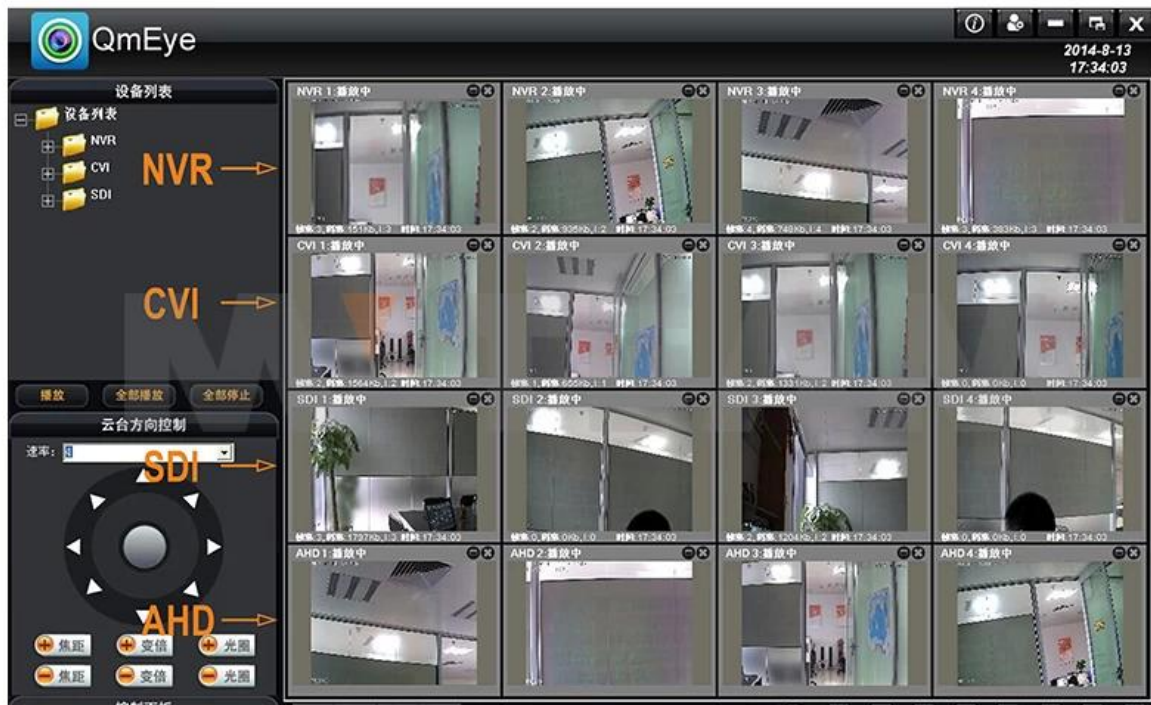

● P2P FUNCTION

Mobile Phone View

(All MVTEAM DVR, AHD DVR, CVI DVR, SDI DVR, NVR support)

Achieve Monitoring All kinds of Cameras in One Screen on Computer

● FACTORY & OFFICE

M' TEAM

● EXHIBITIONS

M' TEAM