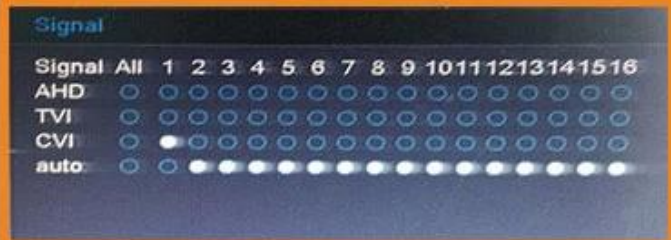

Adjustable DVR menu transparency

Support backup video records to DVR built-in redundant HDD

Support playback different time period video records in one screen, save time on find useful video records

5-in-1 hybrid modes:
AHD+TVI+CVI+CVBS+IP

DVR menu with Ping
command, convenient to do
DVR network testing

With UTC Function, control
analog camera and PTZ camera
on DVR thru coaxial cable

Support P2P remote view
by CMS and IE browser

Come with cloud ID, easy to
realize P2P remote view
by scan the QR Codes

2-différents modes optionnels:

- 1) AHD / TVI:4CH 3MP@25fps enregistrement, lecture de 3MP 2CH;
- AHD 2) / TVI:4CH 4MP@12fps enregistrement, lecture de 4MP 4CH;

- 3) AHD/TVI/CVI:4CH 1080P@25fps enregistrement, 4CH 1080p;
 4) HVR:2CH 3MP@25fps analogique + 2CH 3MP@25fps IP d'enregistrement, lecture de 2 canaux de 3MP@25fps;
 Enregistrement de 5) NVR:8CH 1080P@25fps IP, 4CH 1080P@25fps lecture;
 NVR:4CH 6) 3MP@25fps d'enregistrement IP, 4CH 3MP@25fps lecture;
 7) NVR:4CH 5MP@25fps d'enregistrement IP, 2CH 5MP@25fps lecture;
 3-support P2P distance vue sur mobile et PC