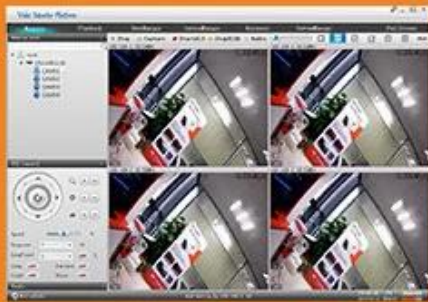

DVR menu with Ping
command, convenient to do
DVR network testing

With UTC Function, control
analog camera and PTZ camera
on DVR thru coaxial cable

Support P2P remote view
by CMS and IE browser

Come with cloud ID, easy to
realize P2P remote view
by scan the QR Codes