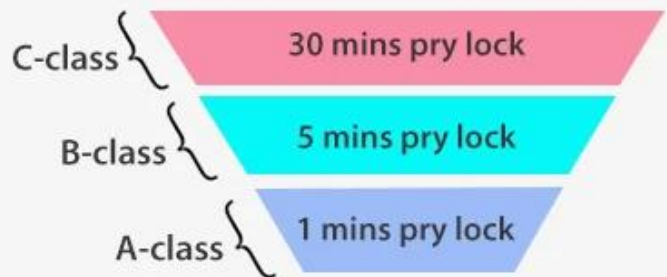

Super C-class Cylinder
16 million secret key