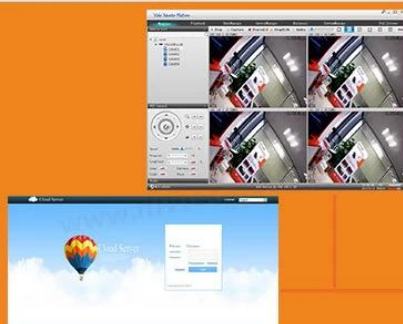

Support backup video
records to DVR built-in
redundant HDD

Support playback different
time period video records in
one screen, save time on find
useful video records

5-in-1 hybrid modes:
AHD+TVI+CVI+CVBS+IP

DVR menu with Ping command, convenient to do DVR network testing

With UTC Function, control analog camera and PTZ camera on DVR thru coaxial cable

Support P2P remote view by CMS and IE browser

Come with cloud ID, easy to realize P2P remote view by scan the QR Codes