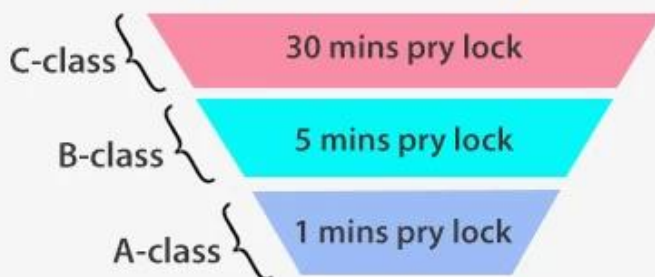

Super C-class Cylinder