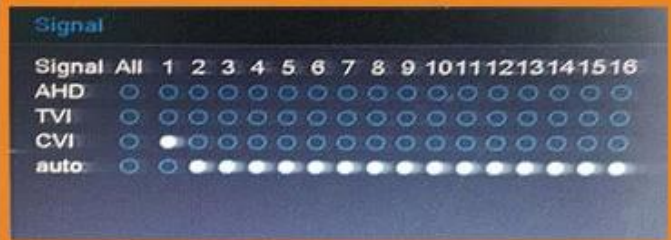

## System come with 28 kinds of languages

Adjustable DVR menu transparency

Support backup video records to DVR built-in redundant HDD

Support playback different time period video records in one screen, save time on find useful video records

5-in-1 hybrid modes:  
AHD+TVI+CVI+CVBS+IP

DVR menu with Ping command, convenient to do DVR network testing

With UTC Function, control analog camera and PTZ camera on DVR thru coaxial cable

● SPECS

- 1- AHD / TVI / CVI: enregistrement 4CH 1080N @ 25fps, lecture 4CH 6fps 1080N
- 2- HVR: 2CH 1080N @ 25fps Analogique + 2CH 1080P @ 25fps enregistrement IP, 1CH 1080P @ 25fps lecture
- 3- NVR: enregistrement IP 4CH 1080P @ 25fps, lecture 1CH 1080P @ 25fps
- 4- audio: entrée 4CH
- 5- Sortie HDMI