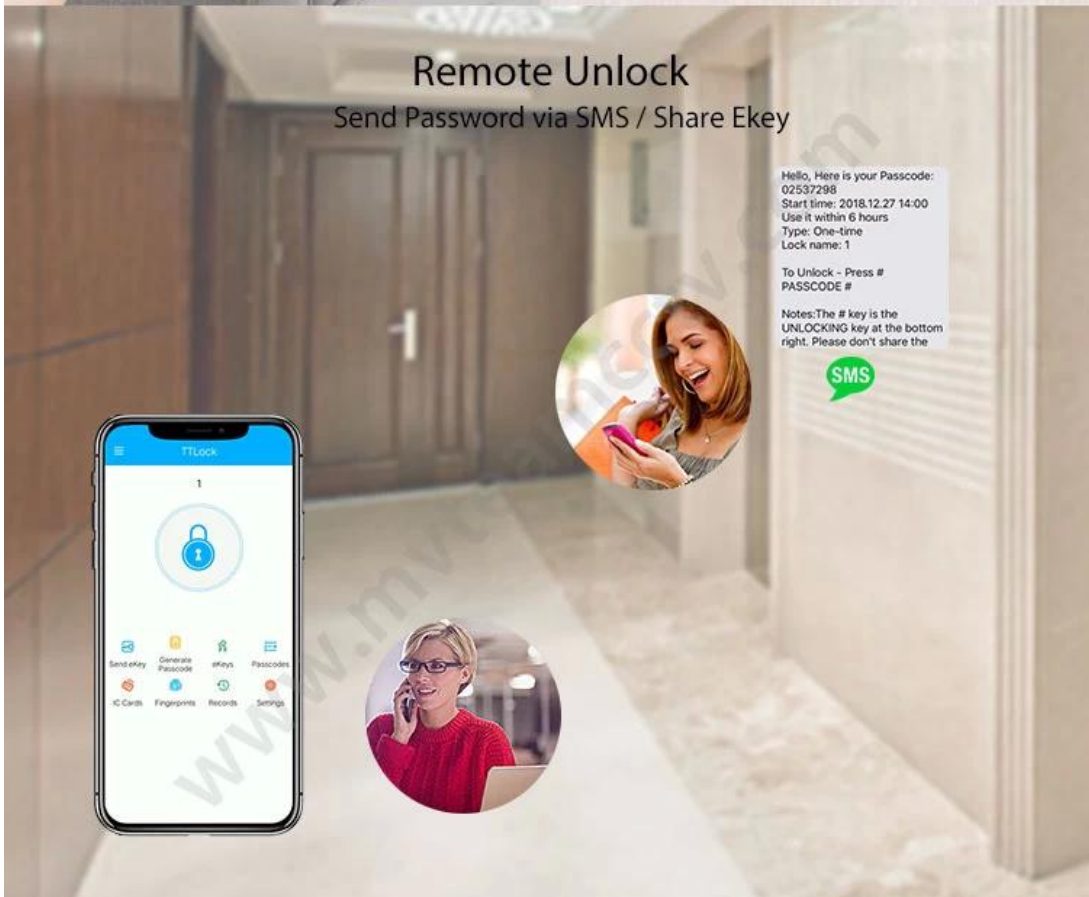

## Serrure de porte intelligente Key Digit NFC WiFi APP Bluetooth du système de serrure de porte pour la maison Apart Hotel

## Produit Des photos

Bluetooth APP Access

WiFi APP Access

Password

Key

Card

Free-Style Handle  
Drop-down(open)/Drop-up(lock)

USB charging interface

## Bluetooth APP Unlock

One button unlock the door on mobile phone via bluetooth connection

# WiFi APP Remote Control

Add a gateway device to connect the smart door lock to WiFi