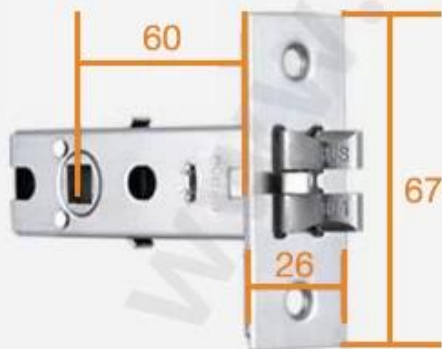

## Achieve Remote Control

- Delete/change the passcode/ekey/fingerprint/card access remotely.
- Check the update door opening records remotely.

WiFi Router

TTLOCK

Bluetooth Door Lock

Gateway

Please note the gateway device is only fit for MVTEAM smart door locks with APP, and the cost is not included in the smart lock price. If you need it, please tell us when purchasing smart door locks, we will add it into your order.

# Lock Mortises

#1

#2

#3

#4

Unit: mm