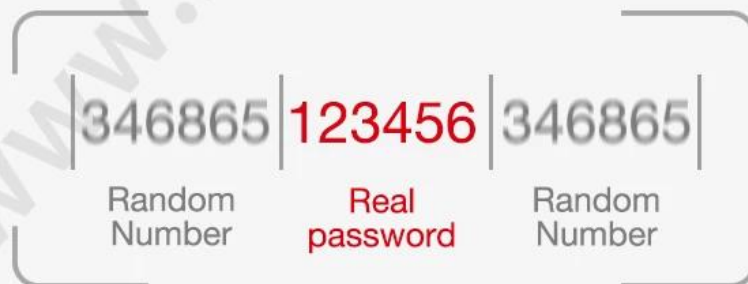

Virtual password

Random number added before or after the correct password, as long as input the real password continuously, then still can unlock. It can prevent strangers from peeping and better protect privacy.