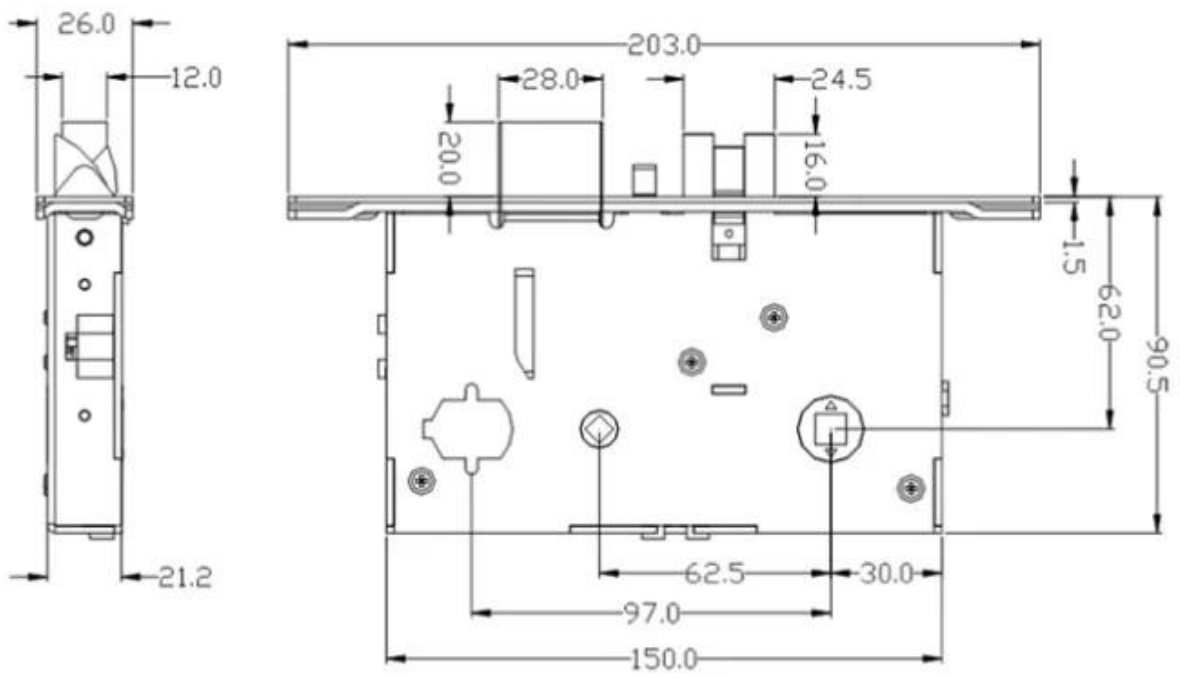

Serrure électronique de carte de porte d'hôtel de luxe d'acier inoxydable avec la mortaise spéciale de serrure d'hôtel

Lock Mortise

Unit: mm

Door Opening Direction

Left Handle

Right handle

Matters needing attention:

D

Right Handle (Pull)

A: left handle push the door to enter the room.

B: left handle pull the door to enter room.

C: right handle push the door to enter the room.

D: right handle pull the door to enter the room.

With bolt No bolt

Measurement

- A Lock side bar length
- B Lock side bar width
- C Door thickness
- D Door frame bar width
- E Door frame bar length

Please send above measurement data to us.
We will recommend the correct locks to you.