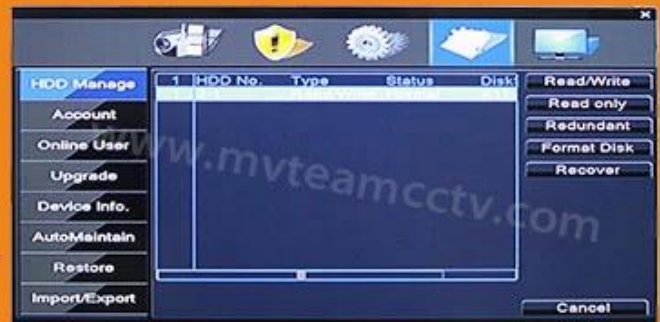

Support playback different time period video records in one screen, save time on find useful video records

5-in-1 hybrid modes:  
AHD+TVI+CVI+CVBS+IP

DVR menu with Ping  
command, convenient to do  
DVR network testing