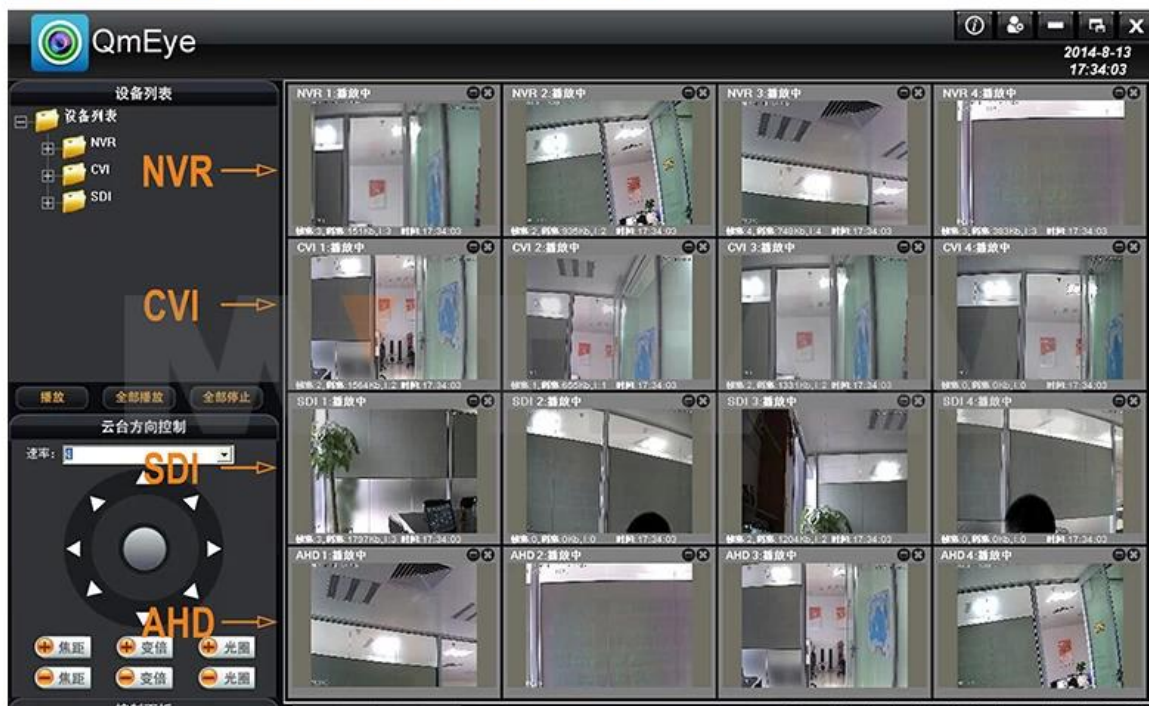

● PRODUCT PICTURE

M' TEAM

Mobile Phone View

(All MVTEAM DVR, AHD DVR, CVI DVR, SDI DVR, NVR support)

Achieve Monitoring All kinds of Cameras in One Screen on Computer

DVR Menu

● FACTORY & OFFICE

M'TEAM