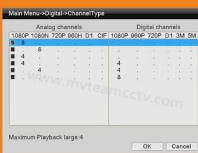

Hybrid DVR support three kinds of modes:
full analog channels
analog+digital channels
full digital channels