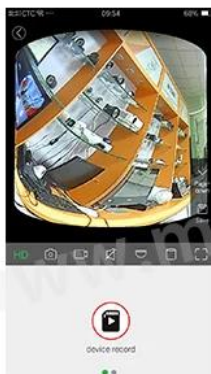

360 Degree Hidden CCTV Camera Indoor VR Wifi Light Bulb Camera H100-E

● FEATURES

M'TEAM

- *Adopt CMOS image sensor, with high resolution 1.3MP, 2MP, 3MP for your option
- *360 Degree wide view angle, no blind area, applicable to different scenarios, supporting 4 different viewing modes
- *Support two-way audio, voice prompt.
- *ICR infrared filter automatic switching, realize the real day and night monitoring
- *Support the standard clear, HD resolution to watch, to adapt for variety of network environment
- *Support mobile phones real-time monitoring
- *Support PTZ control, remote capture, audio and video recording
- *Global network coverage, anytime, anywhere smooth Watch
- *Support mobile APP N_eye 3C

Easy installation, Screw it easily

Led bulb shape, standard E27 base, AC 220V voltage.

Multi-Angle Monitor

Support multi-scene modes

E PTZ

SPLIT SCREENS

ROLLER

CORRIDER

Video footage storage

Support max 128GB micro TF card for recording.

—▶ 8:30 —▶ 14:30 —▶ 20:08 —

Note: Memory cards not included in the package
please purchase separately

Intergrated with LED illumination