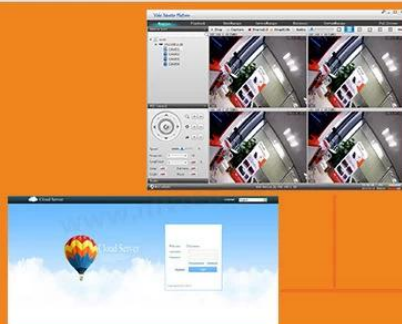

Support backup video
records to DVR built-in
redundant HDD

Support playback different
time period video records in
one screen, save time on find
useful video records

5-in-1 hybrid modes:
AHD+TVI+CVI+CVBS+IP

DVR menu with Ping command, convenient to do DVR network testing

With UTC Function, control analog camera and PTZ camera on DVR thru coaxial cable

Support P2P remote view by CMS and IE browser

Come with cloud ID, easy to realize P2P remote view by scan the QR Codes

3-Support P2P remote view on mobile and PC

Model	6404H300	
Compression	H.264 Standard compression	
Operation	Embedded Linux	
Image coding-control	Image edit adjustable,both changable and fix stream optional	
Dual stream	Can be set up in each channel	
Monitor image quality	3MP(2048*1536),1080P,1024P,720P	
Image dynamic detection	Multiple detection areas in each channel	
Hybrid	AHD,TVI,CVI,IP,CVBS	
Video mode	Support manual, automatic, dynamic monitoring, alarm trigger video mode	
Backup mode	U disk, USB portable disk, USB burn, Network storage and backup	
Operate mode	Mouse, remote controller, front panel	
login locally	without password	
Save recording	local hard disk and network	
External interface	Video input	4*BNC
	Audio input	4*RCA
	Network interface	10M/100M base-T Ethernet (RJ-45)
	USB connect port	2*USB 2.0
	RS485	RS485*1
	Alarm input	4CH
	Alarm output	1CH
	Internal HDD	2 SATA HDD port
	Maximum capacity	Maximum 4TB each SATA□
Cell phone monitoring	Support Window Mobile, iPhone,iPad, Android	
Power	12V/3A	
DVR size	340(L)*265(W)*70(H)mm	
Weight	<3.5kg(without HDD)	