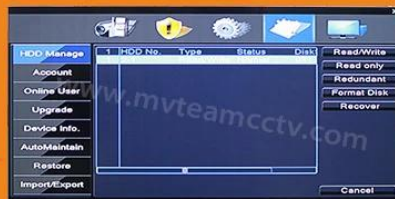

3MP 2048*1536 AHD DVR Wholesale TVI CVI NVR CVBS Hybrid 4 Channel DVR(6404H300)

● Features

MTEAM

Adopt Newest HiSilicon
Chipset

New humanized
User Interface

System come with
28 kinds of languages

Adjustable DVR
menu transparency

Support backup video
records to DVR built-in
redundant HDD

Support playback different
time period video records in
one screen, save time on find
useful video records

5-in-1 hybrid modes:
AHD+TVI+CVI+CVBS+IP

3-Support P2P remote view on mobile and PC

Model	6404H300	
Compression	H.264 Standard compression	
Operation	Embedded Linux	
Image coding-control	Image edit adjustable,both changable and fix stream optional	
Dual stream	Can be set up in each channel	
Monitor image quality	3MP(2048*1536),1080P,1024P,720P	
Image dynamic detection	Multiple detection areas in each channel	
Hybrid	AHD,TVI,CVI,IP,CVBS	
Video mode	Support manual, automatic, dynamic monitoring, alarm trigger video mode	
Backup mode	U disk, USB portable disk, USB burn, Network storage and backup	
Operate mode	Mouse, remote controller, front panel	
login locally	without password	
Save recording	local hard disk and network	
External interface	Video input	4*BNC
	Audio input	4*RCA
	Network interface	10M/100M base-T Ethernet (RJ-45)
	USB connect port	2*USB 2.0
	RS485	RS485*1
	Alarm input	4CH
	Alarm output	1CH
	Internal HDD	2 SATA HDD port
	Maximum capacity	Maximum 4TB each SATA□
Cell phone monitoring	Support Window Mobile, iPhone,iPad, Android	
Power	12V/3A	
DVR size	340(L)*265(W)*70(H)mm	
Weight	<3.5kg(without HDD)	